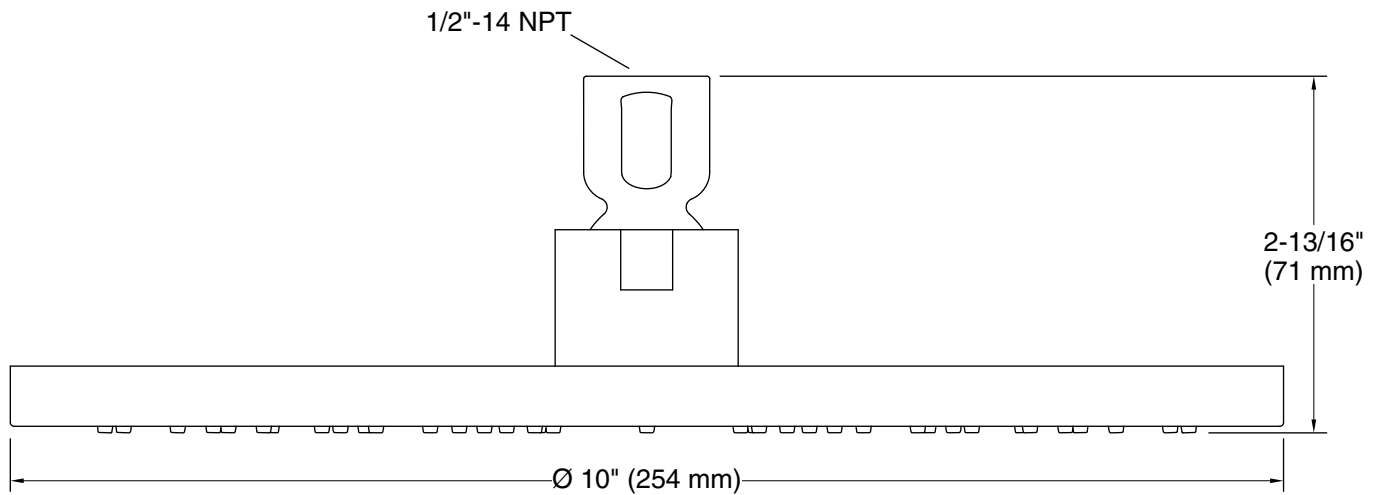

Technical Information

All product dimensions are nominal.

Showerhead/Body Spray:

Rated maximum flow: 1.75 gal/min (6.6 l/min)

Pressure: 80 psi (5.5 bar)

Notes

For use with automatic compensating valves rated at 1.4 gal/min (5.3 l/min) or less.

Install this product according to the installation instructions.