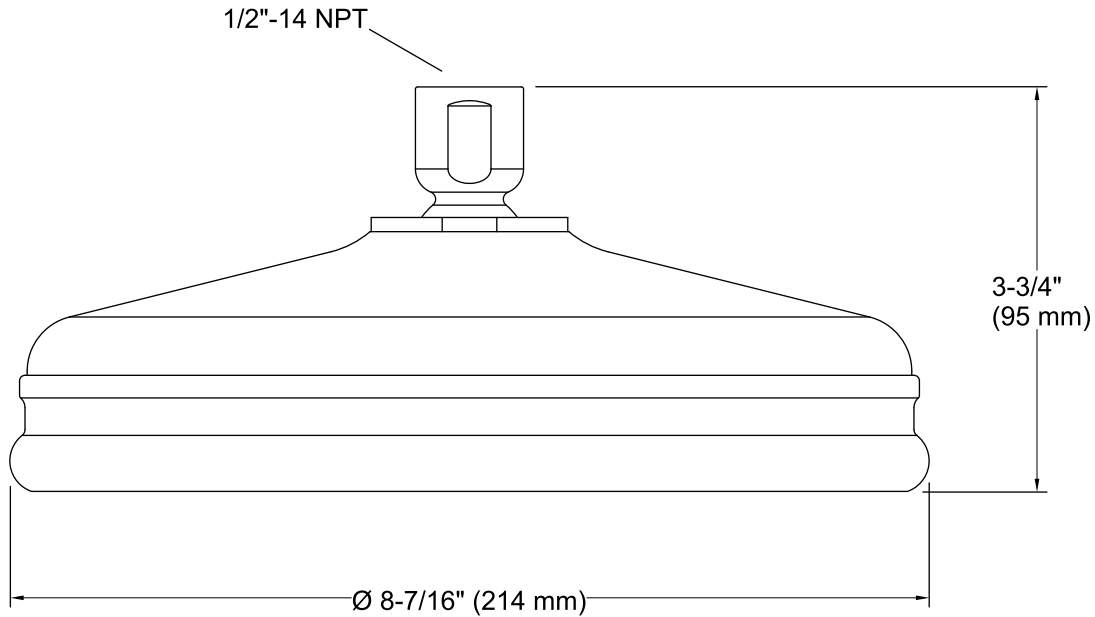

Technical Information

All product dimensions are nominal.

Showerhead/Body Spray:

Rated maximum flow: 2.5 gal/min (9.5 l/min)

Notes

Install this product according to the installation guide.