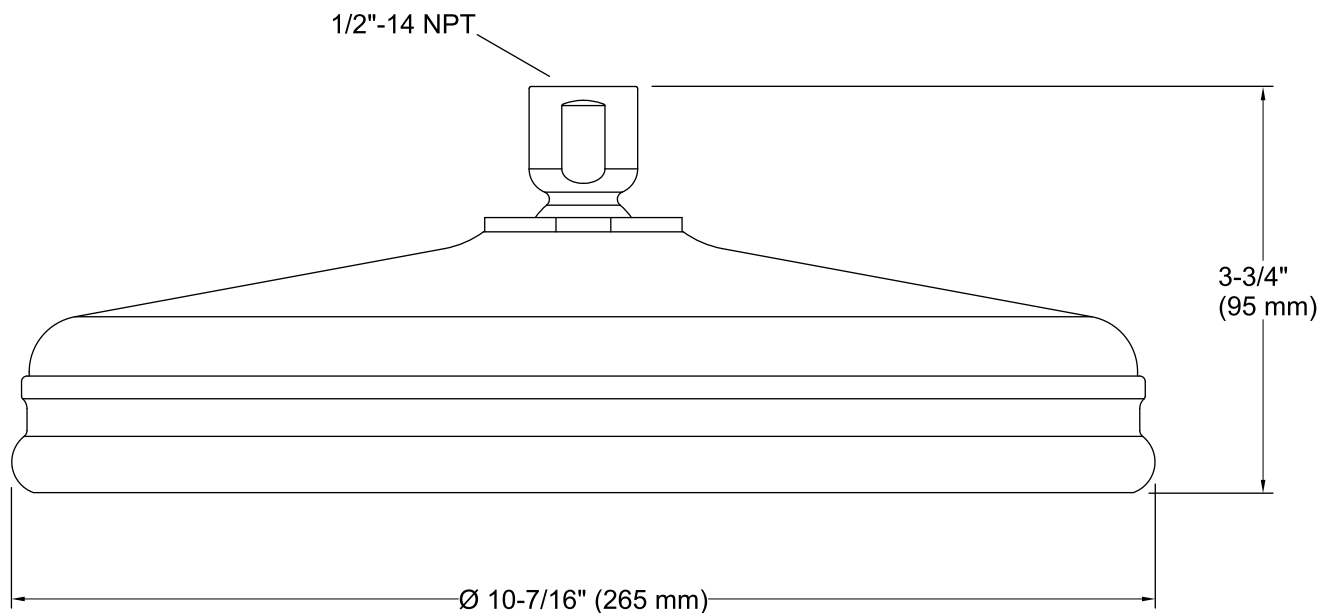

Technical Information

All product dimensions are nominal.

Showerhead/Body Spray:

Rated maximum flow: 2.5 gal/min (9.5 l/min)

Notes

Install this product according to the installation guide.