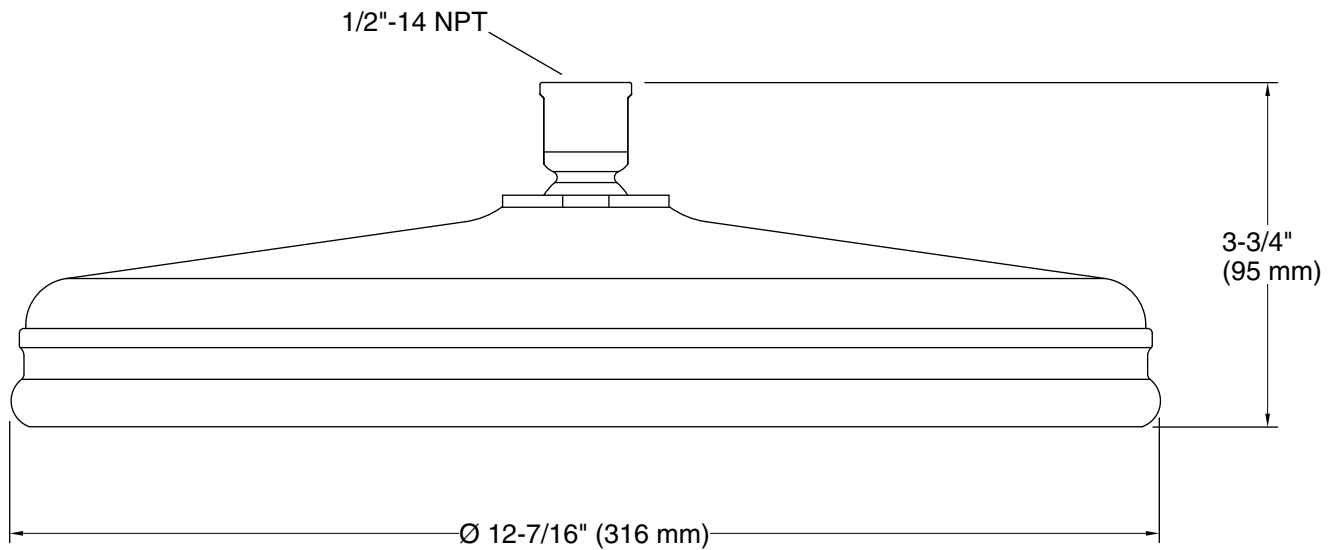

KOHLER® Faucets

12" rainhead with Katalyst® air-induction technology, 2.5 gpm
K-13694

Features

- Single-function rain showerhead.
- MasterClean™ sprayface features an easy-to-clean surface that withstands mineral buildup.
- Optimized sprayface for maximum performance.
- 2.5 gpm (9.5 lpm) maximum flow rate.
- 1/2" - 14 NPT connection.

Technical Information

All product dimensions are nominal.

Faucet:

Flow rate: 2.5 gal/min (9.5 l/min)

Notes

Install this product according to the installation instructions.