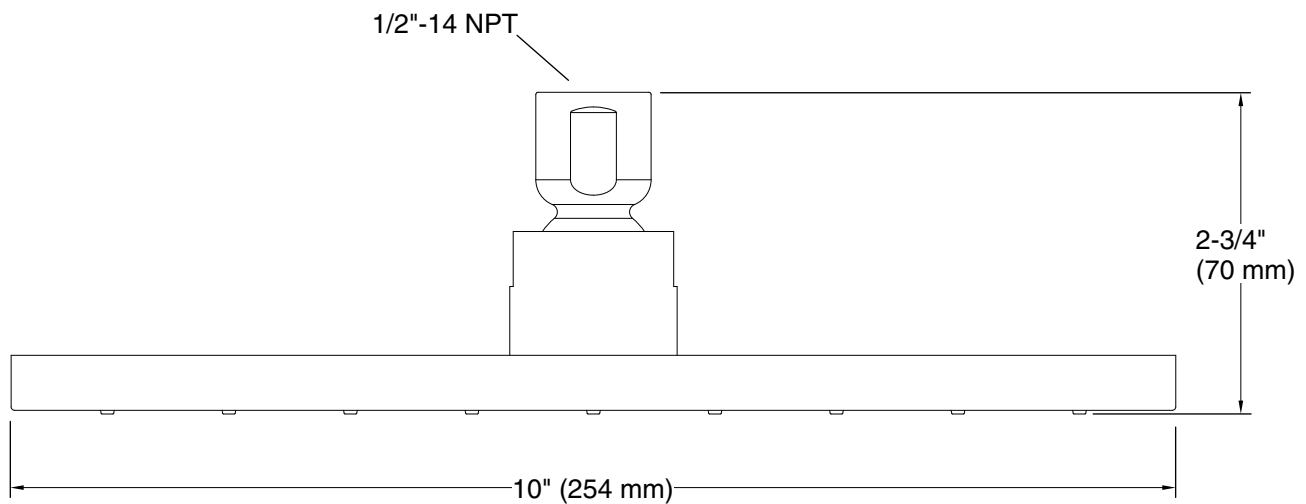

Technical Information

All product dimensions are nominal.

Showerhead/Body Spray:

Rated maximum flow: 2.5 gal/min (9.5 l/min)

Notes

Install this product in accordance with the installation instructions.