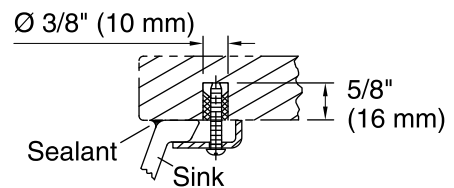

Color tiles intended for reference only.

Color	Code	Description
-------	------	-------------

	7	Black Black™
--	---	--------------

Technical Information

All product dimensions are nominal.

Bowl configuration:	Single
Installation:	Under-mount
Bowl area (Only):	Length: 17" (432 mm) Width: 14" (356 mm) Water depth: 6-3/8" (162 mm)
Drain hole:	1-3/4" (44 mm)
Template:	1151011-7, required, included