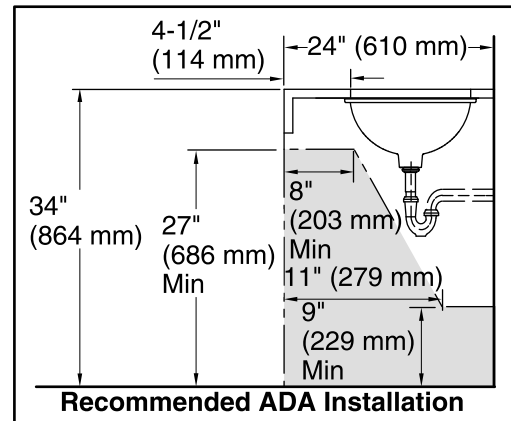

- Vitreous china.

Installation

- Under-mount

Recommended Products/Accessories

K-9018 P-Trap

Included Components

Additional Components:

1193643 Basin clamps

Color tiles intended for reference only.

Color	Code	Description
-------	------	-------------

	7	Black Black™
--	---	--------------

Technical Information

All product dimensions are nominal.

Bowl configuration:	Single
Installation:	Under-mount
Bowl area (Only):	Length: 17" (432 mm) Width: 14" (356 mm) Water depth: 6-3/8" (162 mm)
Drain hole:	1-3/4" (44 mm)
Template:	1151011-7, required, included