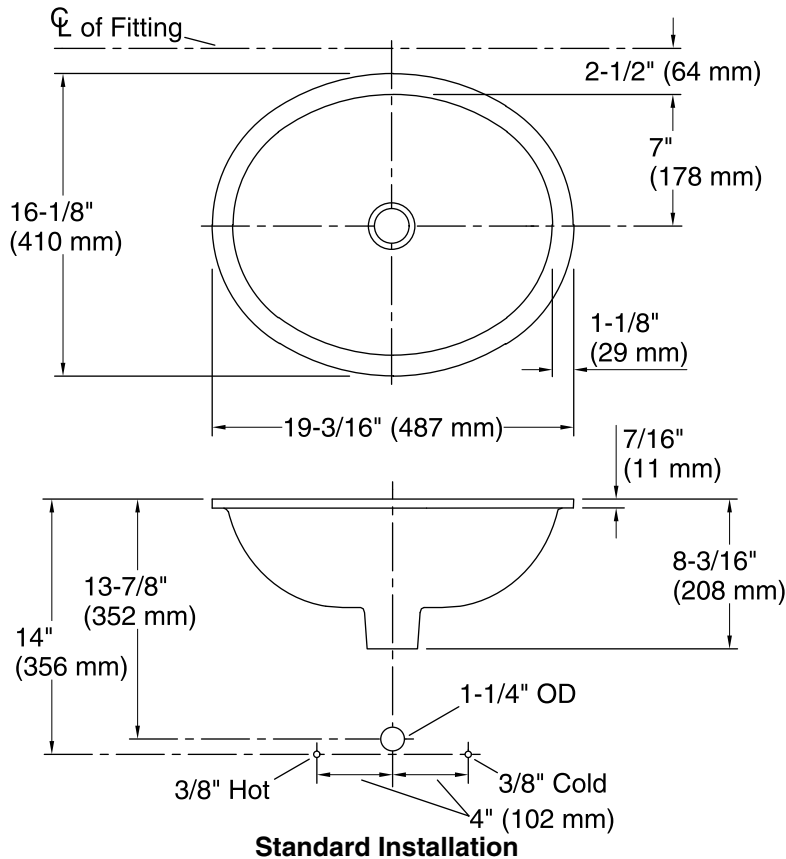

- Vitreous china.

Installation

- Under-mount

Recommended Products/Accessories

K-9018 P-Trap

Included Components

Additional Components:

1193643 Basin clamps

Color tiles intended for reference only.

Color	Code	Description
-------	------	-------------

	7	Black Black™
--	---	--------------

Technical Information

All product dimensions are nominal.

Bowl configuration:	Single
Installation:	Under-mount
Bowl area (Only):	Length: 17" (432 mm) Width: 14" (356 mm) Water depth: 6-3/8" (162 mm)
Drain hole:	1-3/4" (44 mm)
Template:	1151011-7, required, included