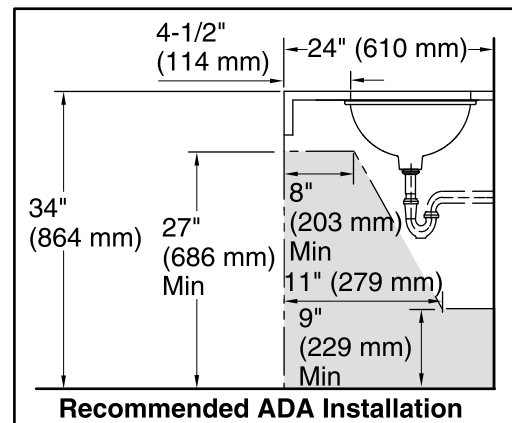

Sartorial™ Herringbone Caxton® Oval

Bathroom Sink

K-14218-HD2

Marble Installation

Wood Counter Installation

Technical Information

All product dimensions are nominal.

Bowl configuration: Single

Installation: Under-mount

Bowl area (Only):

- Length: 17" (432 mm)
- Width: 14" (356 mm)
- Water depth: 6-3/8" (162 mm)

Drain hole: 1-3/4" (44 mm)

Template: 1151011-7, required, included

Notes

Install this product according to the installation instructions.

NOTICE: Countertop manufacturer or cutter must use the current product template available at www.kohler.com, or by calling 1-800-4KOHLER. Kohler Co. is not responsible for cutout errors when the incorrect cutout template is used.

ADA compliant when installed to the specific requirements of these regulations.