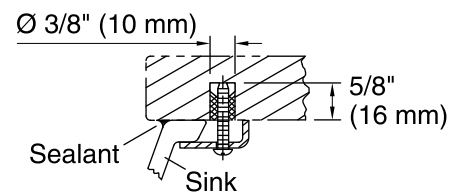

Sartorial™ Herringbone Caxton® Oval

Bathroom Sink

K-14218-HD2

Marble Installation