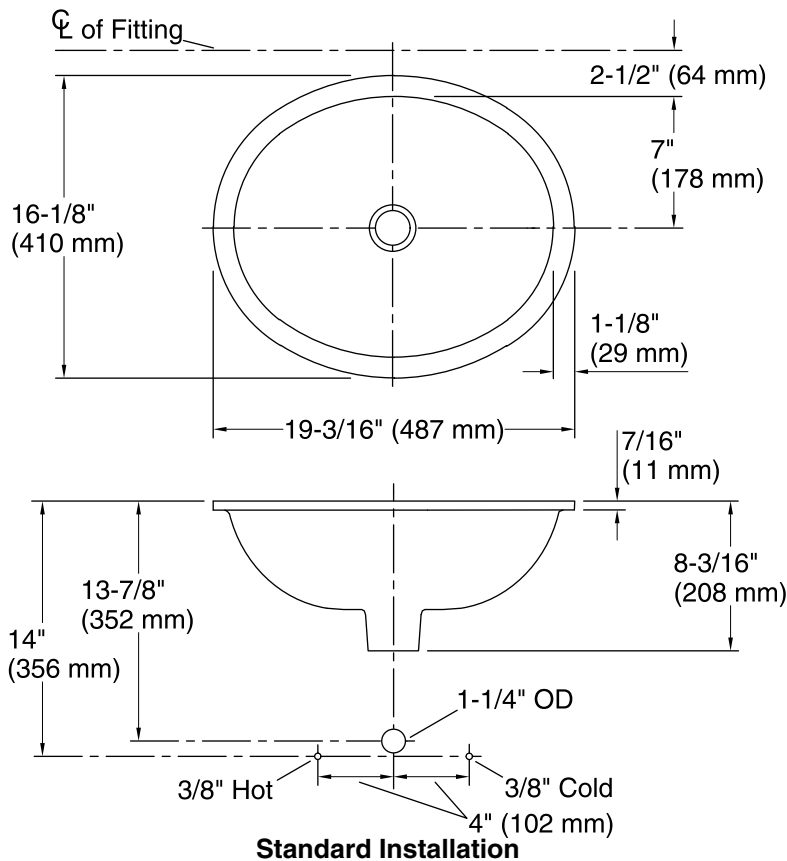

Sartorial™ Herringbone Caxton® Oval

Bathroom Sink

K-14218-HD2

Marble Installation

Wood Counter Installation

Technical Information

All product dimensions are nominal.

Bowl configuration: Single

Installation: Under-mount

Bowl area (Only):

- Length: 17" (432 mm)
- Width: 14" (356 mm)
- Water depth: 6-3/8" (162 mm)

Drain hole: 1-3/4" (44 mm)

Template: 1151011-7, required, included

Notes

Install this product according to the installation instructions.

NOTICE: Countertop manufacturer or cutter must use the current product template available at www.kohler.com, or by calling 1-800-4KOHLER. Kohler Co. is not responsible for cutout errors when the incorrect cutout template is used.

ADA compliant when installed to the specific requirements of these regulations.