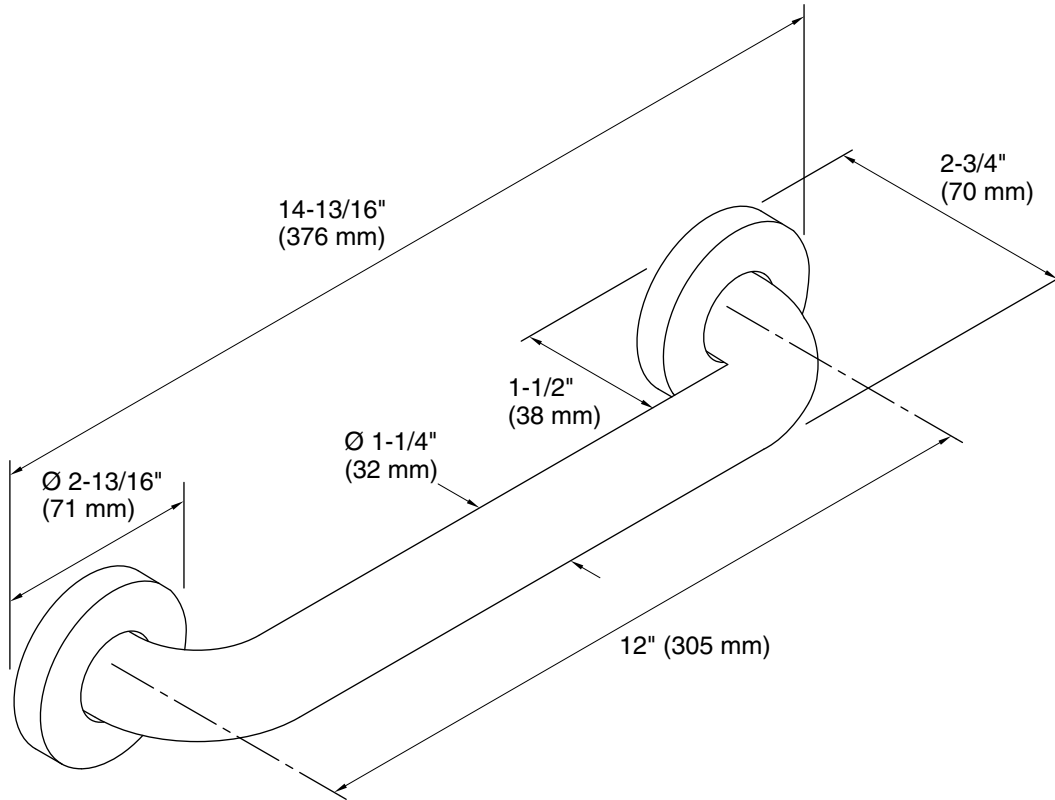

## Technical Information

All product dimensions are nominal.

Installation Type: Wall-mount

Material: Metal