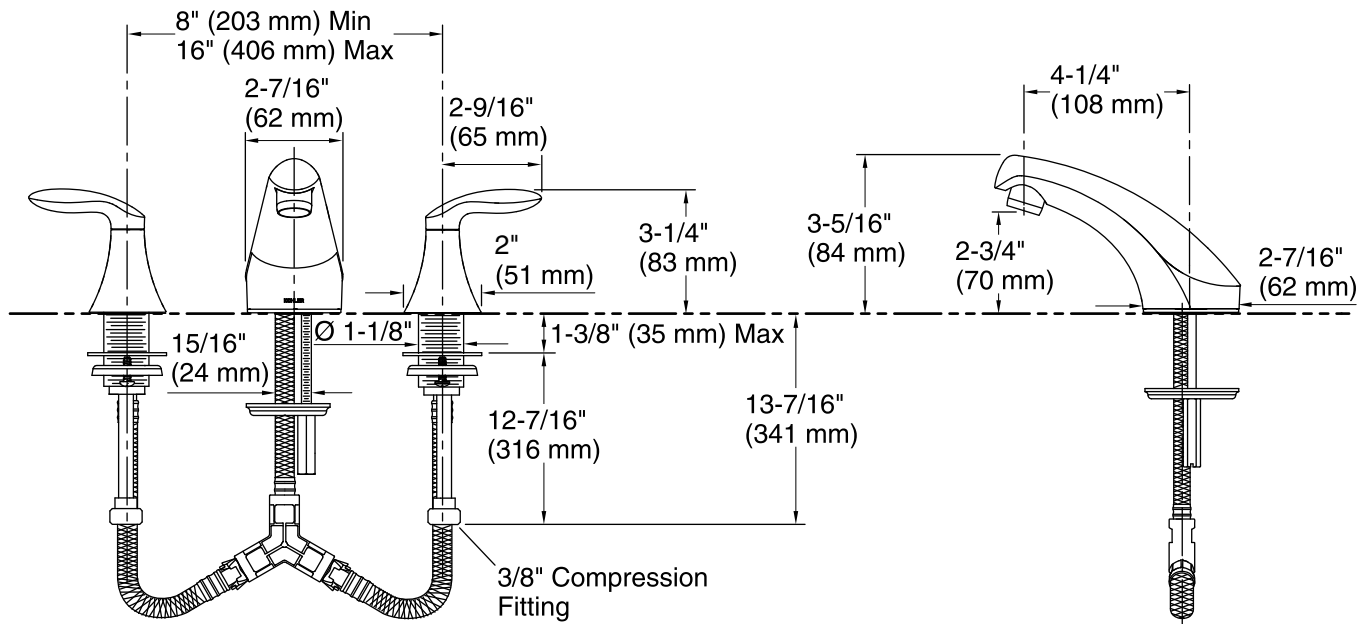

Technical Information

All product dimensions are nominal.

Faucet:

Flow rate: 1.2 gal/min (4.5 l/min)

Pressure: 60 psi (4.1 bar)

Valve body: Machined-brass

Spout:

Spout reach: 4-11/16" (119 mm)

Notes

Install this product according to the installation guide.

ADA, OBC, CSA B651 compliant when installed to the specific requirements of these regulations.