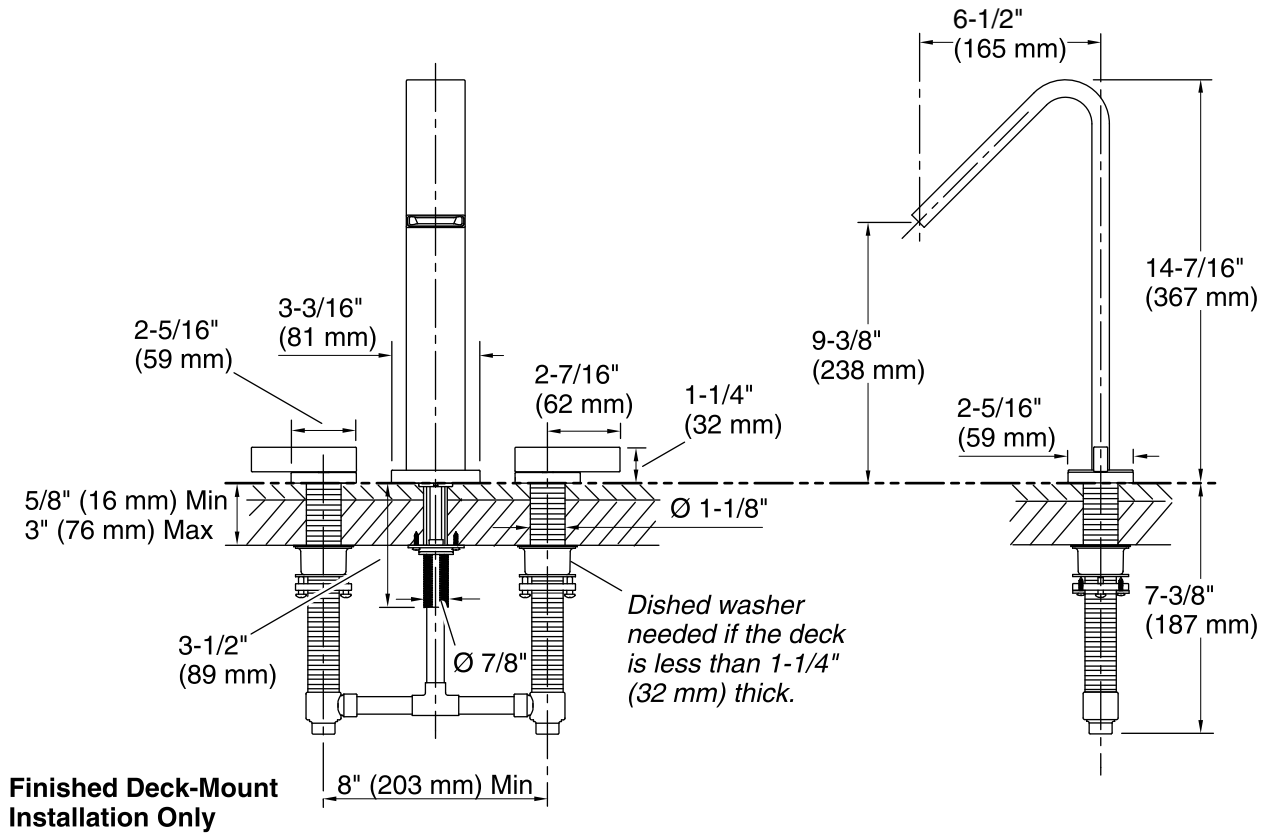

### Installation

- Deck or bath-mount

### Technical Information

All product dimensions are nominal.

#### Spout:

Spout reach: 6-1/2" (165 mm)