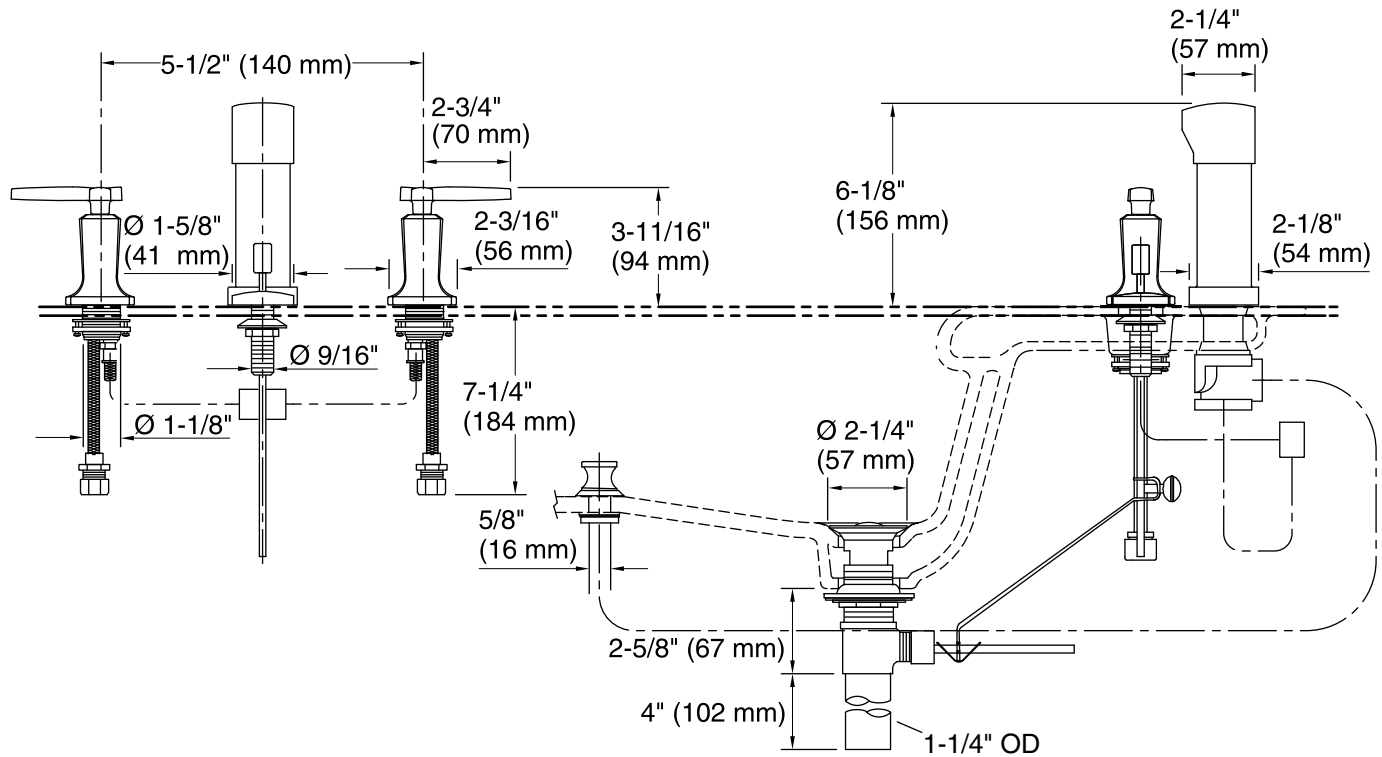

Technical Information

All product dimensions are nominal.

Notes

Install this product according to the installation instructions.