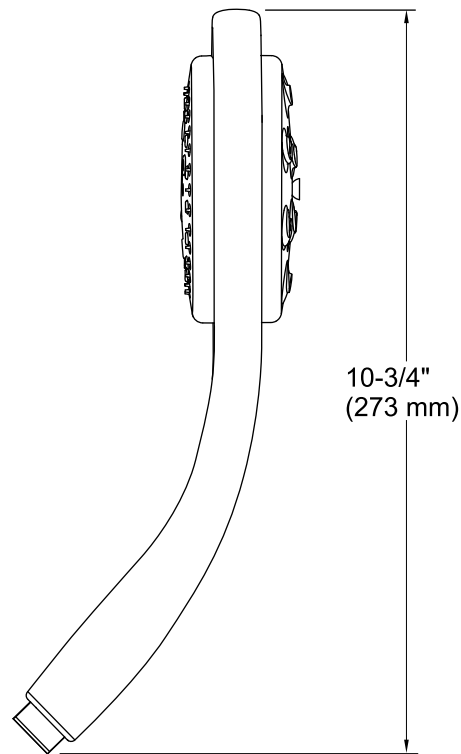

Technical Information

All product dimensions are nominal.

Drain included: No

Notes

For use with automatic compensating valves rated at 2.5 gal/min (9.5 l/min) or less.

Install this product according to the installation guide.

Plumbing codes require an atmospheric vacuum breaker (such as Kohler Model K-9660) be installed in-line with handshowers. Please consult with local plumbing officials.

OBC compliant when installed to the specific requirements of these regulations.