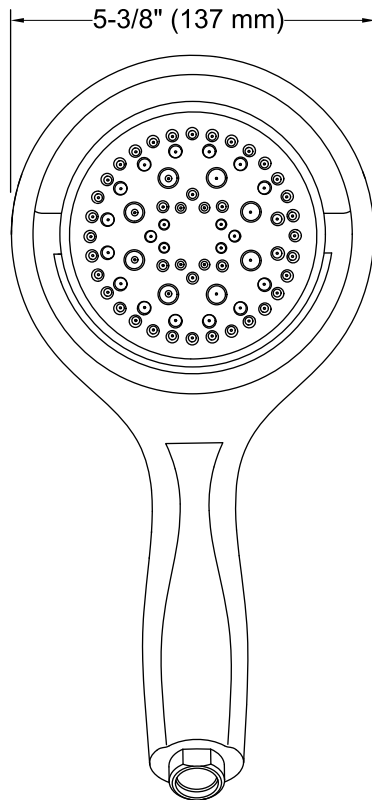

Features

- 2.5 gal/min (gallons per minute) flow rate.
- Ergonomic design is easy to use.
- Changing sprays is as easy as turning the head on its axis.
- Komotion™ spray delivers a soothing, circular water pattern.
- Kotton™ spray releases a dense, luxurious downpour of water.
- Koverage™ spray delivers full-coverage spray for everyday showering.
- Kurrent™ spray offers a targeted massage to ease away aches and pains.
- Adjustable angle for various user heights.
- Shower hose sold separately.

- Bracket or sidebar required for wall-mount installation.
- Deck-mount holder required for deck-mount installation.

Required Products/Accessories

K-8593 72" Shower Hose

or

K-9514 60" Shower Hose

OBC

Codes/Standards

Color	Code	Description
	CP	Polished Chrome
	SN	Vibrant® Polished Nickel
	BN	Vibrant® Brushed Nickel
	2BZ	Oil-Rubbed Bronze

Technical Information

All product dimensions are nominal.

Drain included: No

Notes