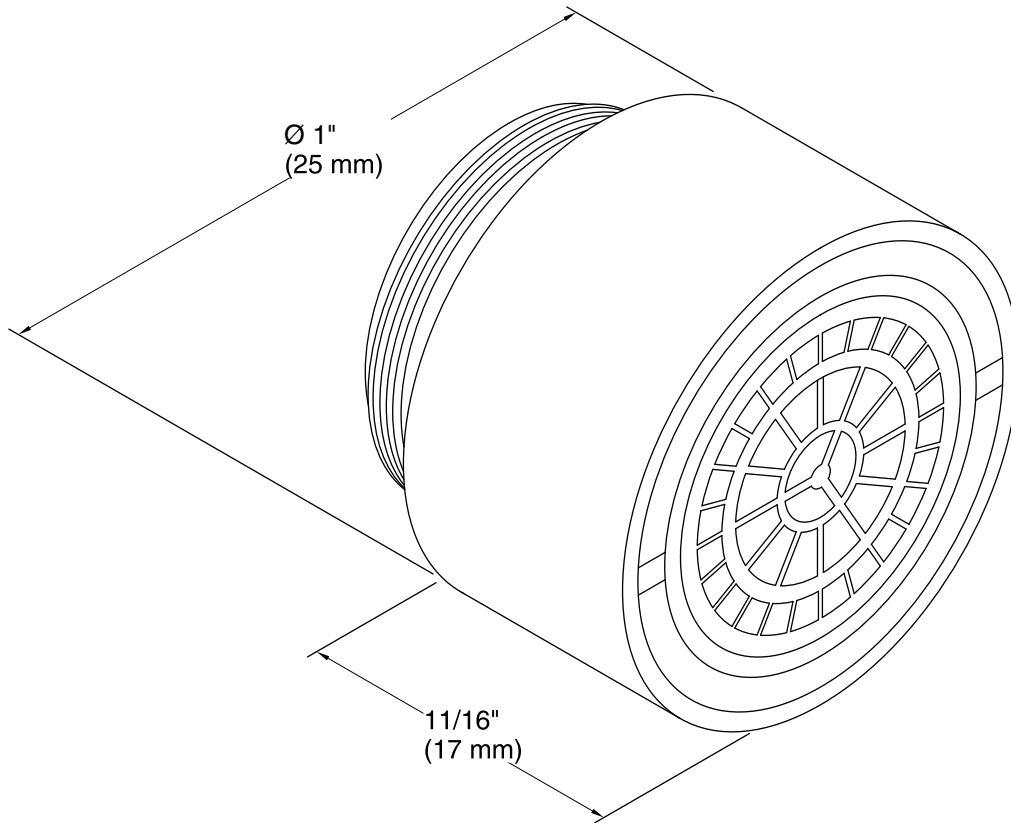

13/16" Male Aerator K-18015

Features

- Kohler plumbing products mean beautiful form as much as reliable function
- 13/16" male
- 1.0-gpm vandal-resistant, pressure-compensating spray (non-aerated)
- GPM = Volumetric flow rate in gallons per minute

Color	Code	Description
-------	------	-------------

	CP	Polished Chrome
--	----	-----------------

Technical Information

All product dimensions are nominal.

Material: Brass

Notes

Install this product according to the installation guide.