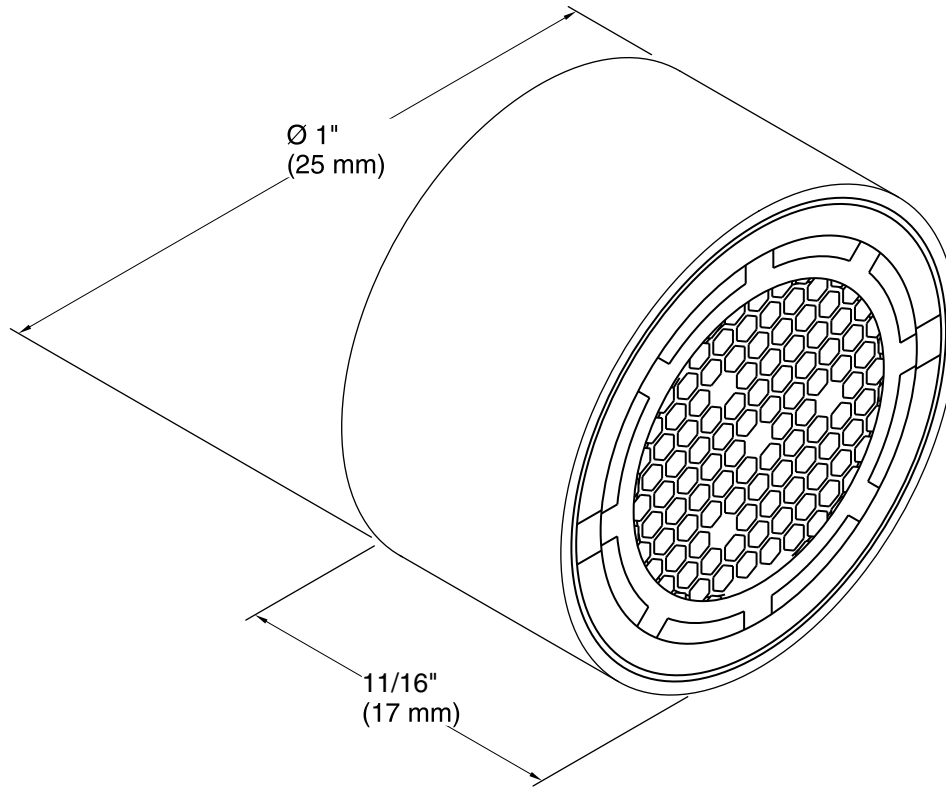

55/64" Female Aerator K-18031

Features

- Kohler plumbing products mean beautiful form as much as reliable function
- 55/64" female
- 2.2-gpm vandal-resistant aerator
- GPM = Volumetric flow rate in gallons per minute

Color	Code	Description
-------	------	-------------

	CP	Polished Chrome
--	----	-----------------

Technical Information

All product dimensions are nominal.

Material: Brass

Notes

Install this product according to the installation guide.