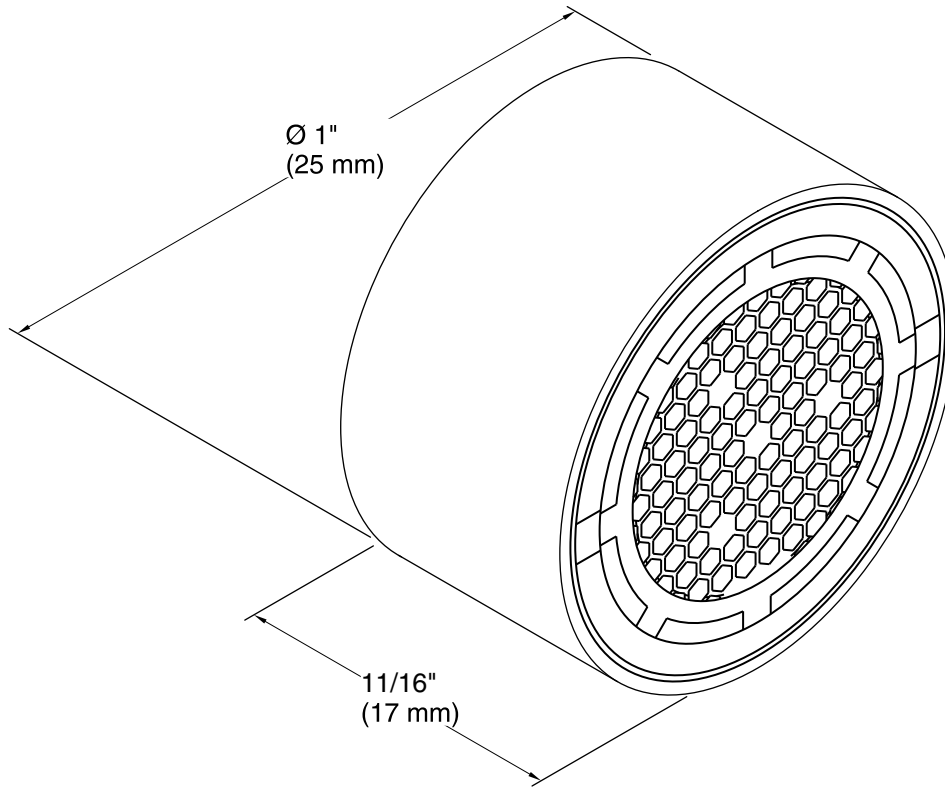

Technical Information

All product dimensions are nominal.

Material: Brass

Notes

Install this product according to the installation guide.