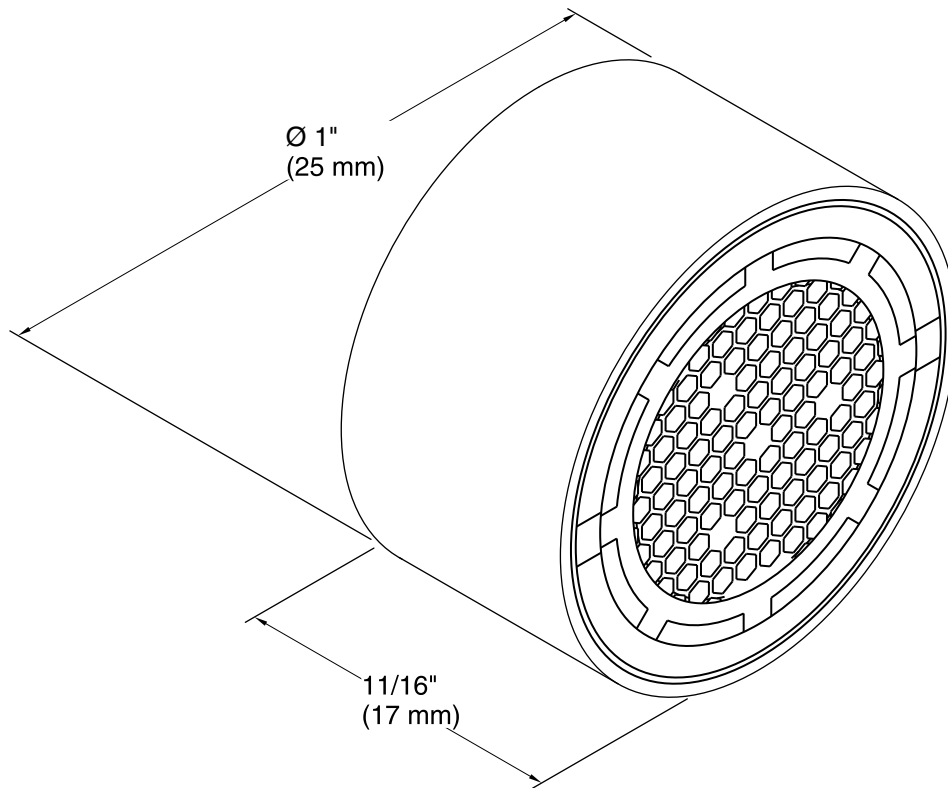

5/8" Female Aerator K-18036

Features

- Kohler plumbing products mean beautiful form as much as reliable function
- 5/8" female
- .5-gpm vandal-resistant pressure-compensating spray (non-aerated)
- GPM = Volumetric flow rate in gallons per minute

Color	Code	Description
-------	------	-------------

	CP	Polished Chrome
--	----	-----------------

Technical Information

All product dimensions are nominal.

Material: Brass

Notes

Install this product according to the installation guide.