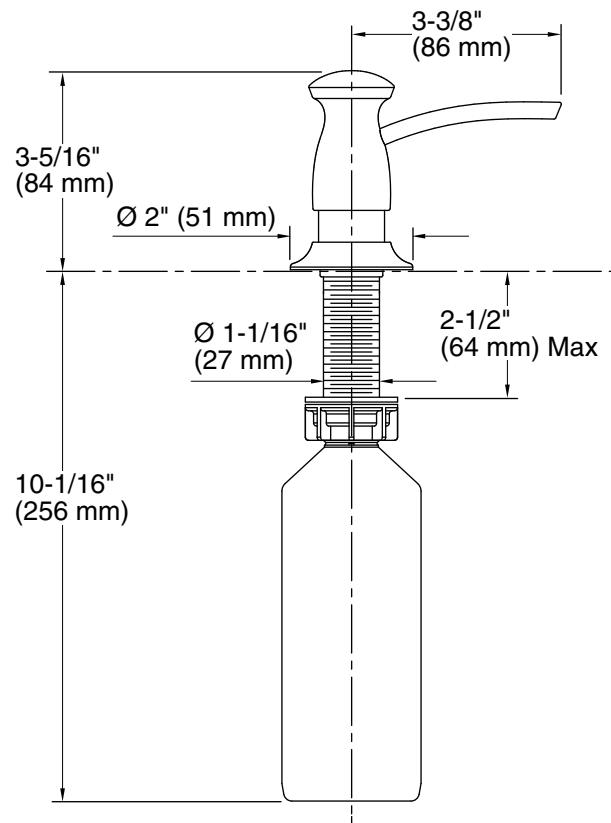

Soap/Lotion Dispenser K-1893-C

Features

- Holds up to 16 ounces of soap or lotion; refillable from top.
- May be installed in pre-drilled sink holes or surfaces up to 2" thick.
- Clamshell packed.
- Coordinates with transitional-style faucets.

Technical Information

All product dimensions are nominal.

Material: Brass

Notes

Install this product according to the installation guide.