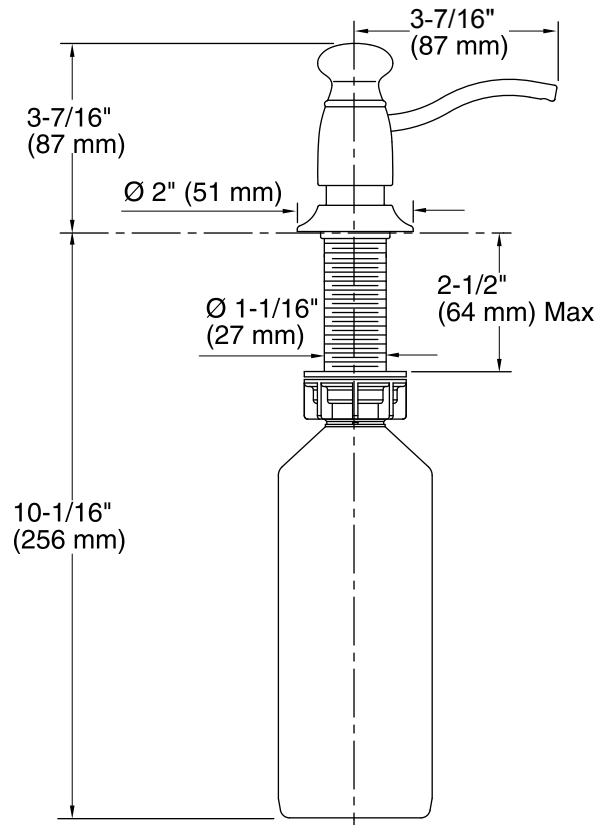

### Features

- Holds up to 16 ounces of soap or lotion; refillable from top.
- Solid-brass construction.
- Clamshell packed.
- Coordinates with traditional-style faucets.
- Brass construction

### Technical Information

All product dimensions are nominal.

Material: Brass