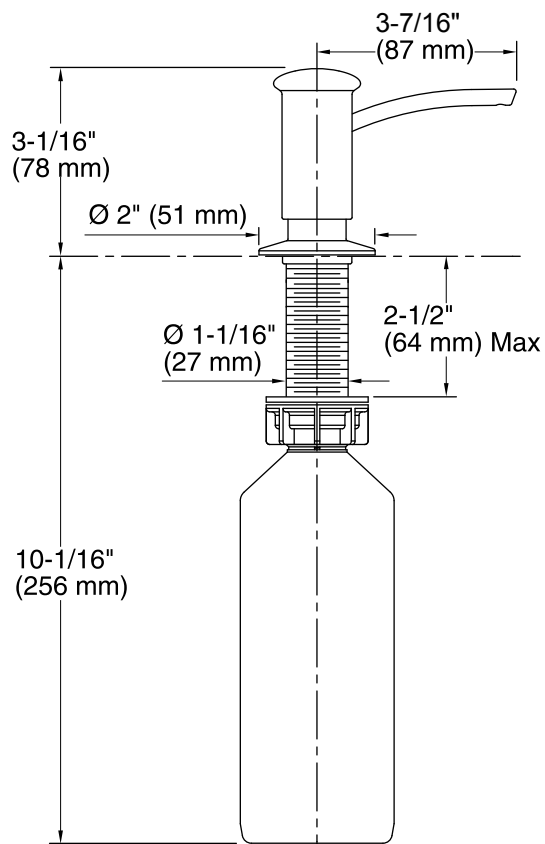

Features

- Holds up to 16 ounces of soap or lotion; refillable from top.
- Solid-brass construction.
- May be installed in predrilled sink holes, or surfaces up to 2 inches thick.
- Clamshell packed.
- Coordinates with contemporary-style faucets.

Technical Information

All product dimensions are nominal.

Material: Brass

Notes

Install this product according to the installation guide.