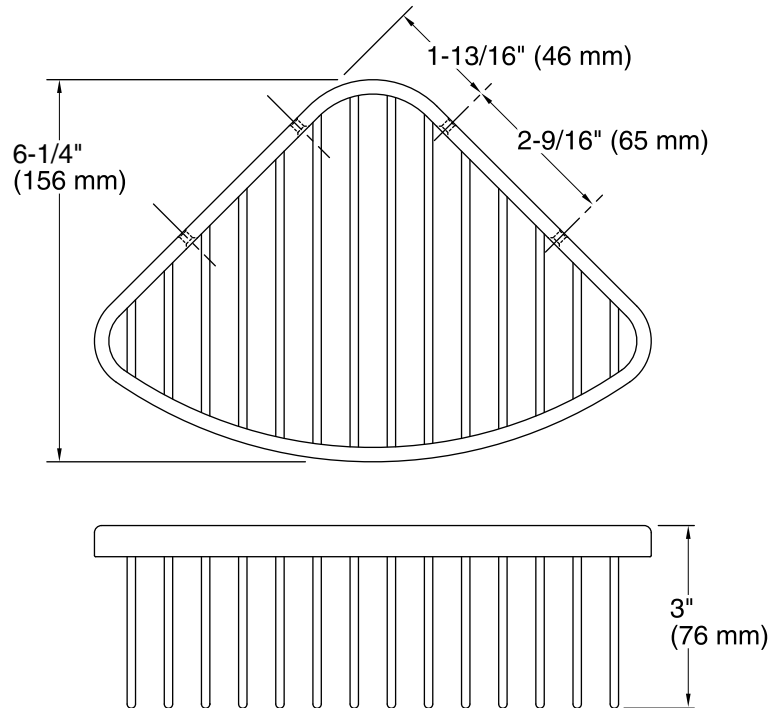

Medium Shower Basket K-1896

Features

- Durable stainless-steel construction.
- KOHLER finishes resist corrosion and tarnish.

Installation

- Designed for corner installation.
- Mounting hardware included.

Codes/Standards

Technical Information

All product dimensions are nominal.

Material: Stainless Steel

Notes

Install this product according to the installation guide.

Shower basket must be mounted to a brace between the wall studs.