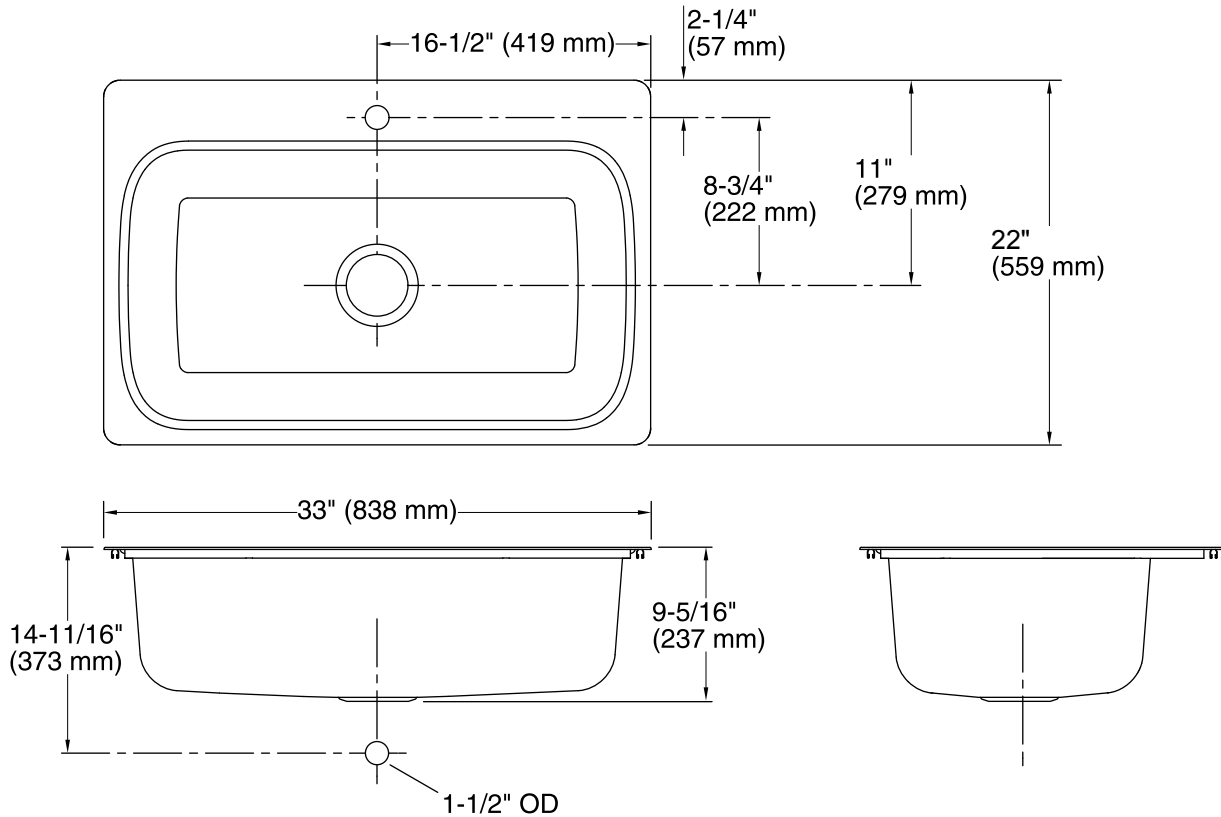

Technical Information

All product dimensions are nominal.

Installation:	Top-mount
Min. base cabinet width:	36" (914 mm)
Bowl area (Only):	Length: 29-7/16" (748 mm) Width: 15-11/16" (399 mm) Bowl depth: 9" (229 mm) Water depth: 9" (229 mm)
Number of deck holes:	1
Faucet hole(s):	1-7/16" (37 mm)
Drain hole:	3-3/4" (94 mm)

Notes

Install this product according to the installation instructions.