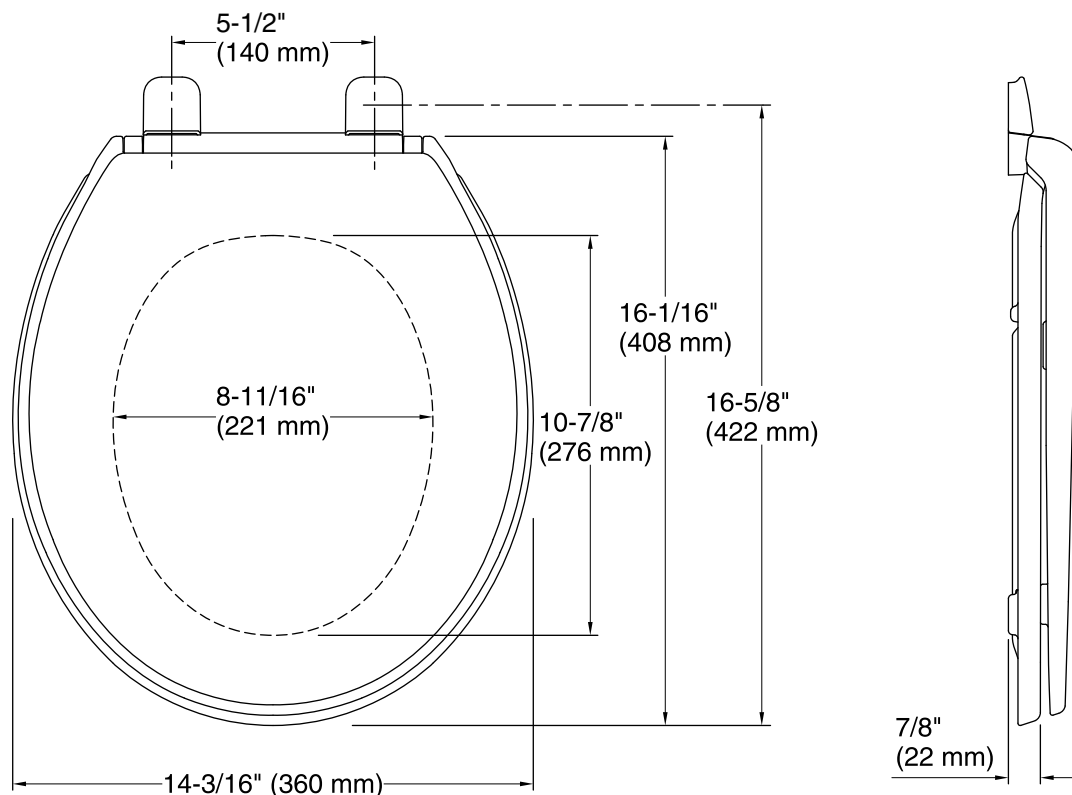

Color	Code	Description
-------	------	-------------

	0	White
	96	Biscuit

Technical Information

All product dimensions are nominal.

Seat shape type: Round-front

Seat front type: Closed-front

Seat-mounting holes: 5-1/2" (140 mm)