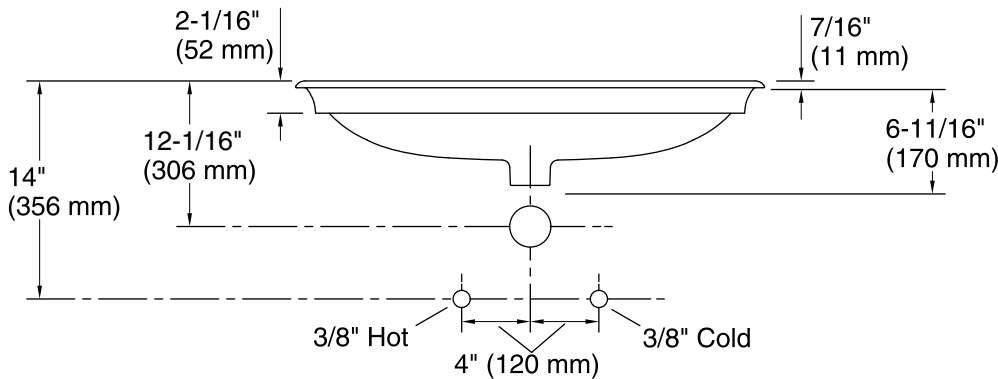

Iron Plains® Trough Rectangle

Drop-In/Under-Mount Bathroom Sink

K-20212

Recommended ADA Installation

Technical Information

All product dimensions are nominal.

- Installation: Drop-in, Under-mount
- Bowl area (Only):
 - Length: 28-13/16" (732 mm)
 - Width: 14-7/16" (367 mm)
 - Bowl depth: 4-3/4" (121 mm)
 - Water depth: 3-5/16" (84 mm)
- Drain hole: 1-3/4" (44 mm)
- Template: 1319048-7, required, included