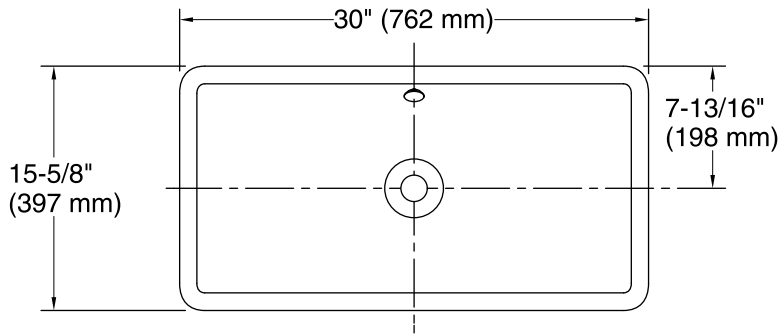

Iron Plains® Trough Rectangle

Drop-In/Under-Mount Bathroom Sink

K-20212

Recommended ADA Installation

Technical Information

All product dimensions are nominal.

- Installation: Drop-in, Under-mount
- Bowl area (Only):
 - Length: 28-13/16" (732 mm)
 - Width: 14-7/16" (367 mm)
 - Bowl depth: 4-3/4" (121 mm)
 - Water depth: 3-5/16" (84 mm)
- Drain hole: 1-3/4" (44 mm)
- Template: 1319048-7, required, included