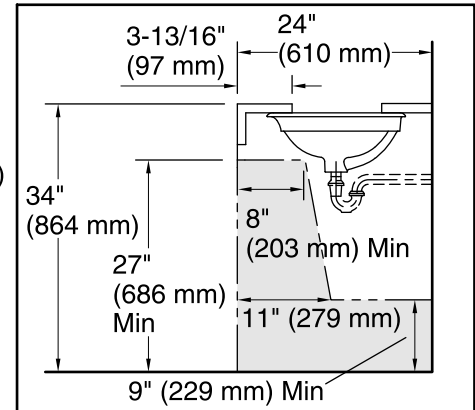

Iron Plains® Trough Rectangle

Drop-In/Under-Mount Bathroom Sink

K-20212

Recommended ADA Installation

Technical Information

All product dimensions are nominal.

- Installation: Drop-in, Under-mount
- Bowl area (Only):
 - Length: 28-13/16" (732 mm)
 - Width: 14-7/16" (367 mm)
 - Bowl depth: 4-3/4" (121 mm)
 - Water depth: 3-5/16" (84 mm)
- Drain hole: 1-3/4" (44 mm)
- Template: 1319048-7, required, included