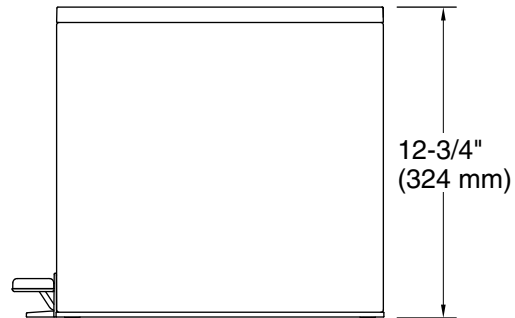

### Available Colors/Finishes

*Color tiles intended for reference only.*

Color	Code	Description
	ST	Stainless Steel
	BST	Black Stainless
	STW	White and Stainless Steel

2.5-gallon slim step trash can  
K-20957