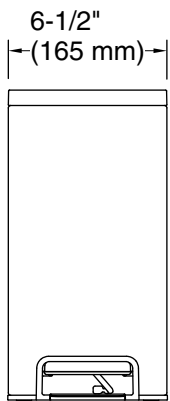

### Available Colors/Finishes

*Color tiles intended for reference only.*

Color	Code	Description
	ST	Stainless Steel
	BST	Black Stainless
	STW	White and Stainless Steel

2.5-gallon slim step trash can  
K-20957