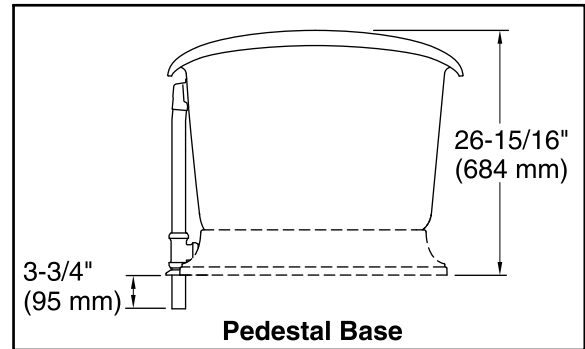

Technical Information

All product dimensions are nominal.

Installation:	Freestanding
Drain location:	Center rear
Basin area, bottom:	48-15/16" x 24-3/4" (1243 mm x 629 mm)
Basin area, top:	58-11/16" x 27-13/16" (1491 mm x 706 mm)
Weight:	396.2 lbs (179.7 kg)
Minimum floor load:	90 lbs/ft² (439.4 kg/m²)
Water depth:	14-3/8" (366 mm)
Water capacity:	90 gal (340.7 L)
Template:	Footprint, 1344921-7, required, not included

Notes

Measure your actual product for rough-in details.

Install this product according to the installation instructions.

The hot water supply should be 70% of the capacity of the bath or greater. Installations will vary.