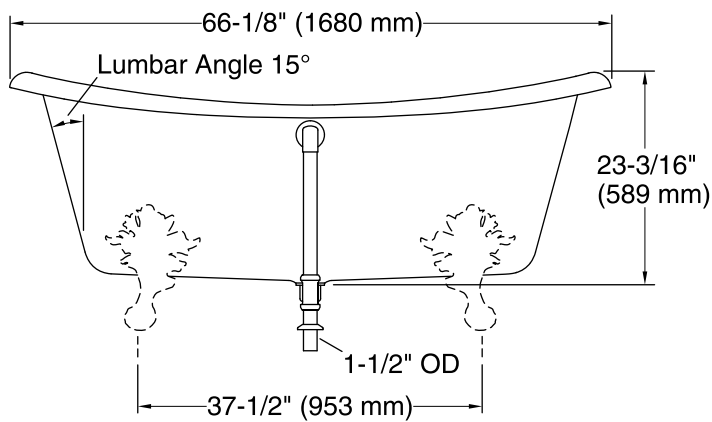

Technical Information

All product dimensions are nominal.

Installation:	Freestanding
Drain location:	Center rear
Basin area, bottom:	48-15/16" x 24-3/4" (1243 mm x 629 mm)
Basin area, top:	58-11/16" x 27-13/16" (1491 mm x 706 mm)
Weight:	396.2 lbs (179.7 kg)
Minimum floor load:	90 lbs/ft² (439.4 kg/m²)
Water depth:	14-3/8" (366 mm)
Water capacity:	90 gal (340.7 L)
Template:	Footprint, 1344921-7, required, not included

Notes

Measure your actual product for rough-in details.

Install this product according to the installation instructions.

The hot water supply should be 70% of the capacity of the bath or greater. Installations will vary.