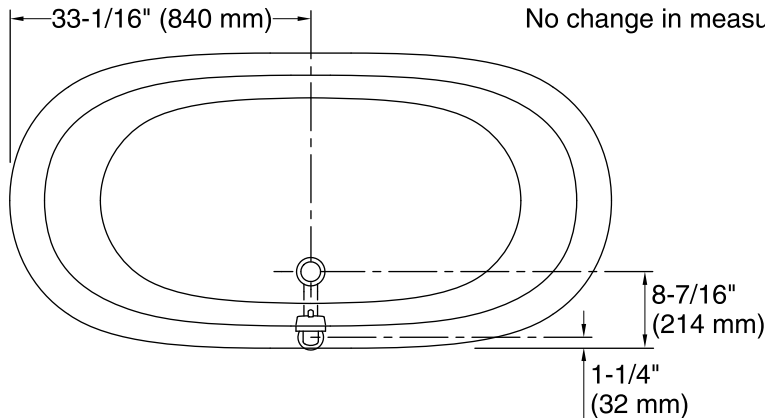

Technical Information

All product dimensions are nominal.

Installation:	Freestanding
Drain location:	Center rear
Basin area, bottom:	48-15/16" x 24-3/4" (1243 mm x 629 mm)
Basin area, top:	58-11/16" x 27-13/16" (1491 mm x 706 mm)
Weight:	396.2 lbs (179.7 kg)
Minimum floor load:	90 lbs/ft² (439.4 kg/m²)
Water depth:	14-3/8" (366 mm)
Water capacity:	90 gal (340.7 L)
Template:	Footprint, 1344921-7, required, not included

Notes

Measure your actual product for rough-in details.

Install this product according to the installation instructions.

The hot water supply should be 70% of the capacity of the bath or greater. Installations will vary.