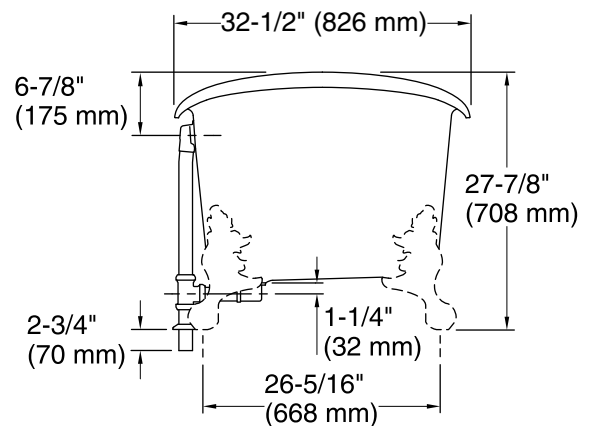

Technical Information

All product dimensions are nominal.

Installation:	Freestanding
Drain location:	Center rear
Basin area, bottom:	48-15/16" x 24-3/4" (1243 mm x 629 mm)
Basin area, top:	58-11/16" x 27-13/16" (1491 mm x 706 mm)
Weight:	396.2 lbs (179.7 kg)
Minimum floor load:	90 lbs/ft² (439.4 kg/m²)
Water depth:	14-3/8" (366 mm)
Water capacity:	90 gal (340.7 L)
Template:	Footprint, 1344921-7, required, not included

Notes

Measure your actual product for rough-in details.

Install this product according to the installation instructions.

The hot water supply should be 70% of the capacity of the bath or greater. Installations will vary.