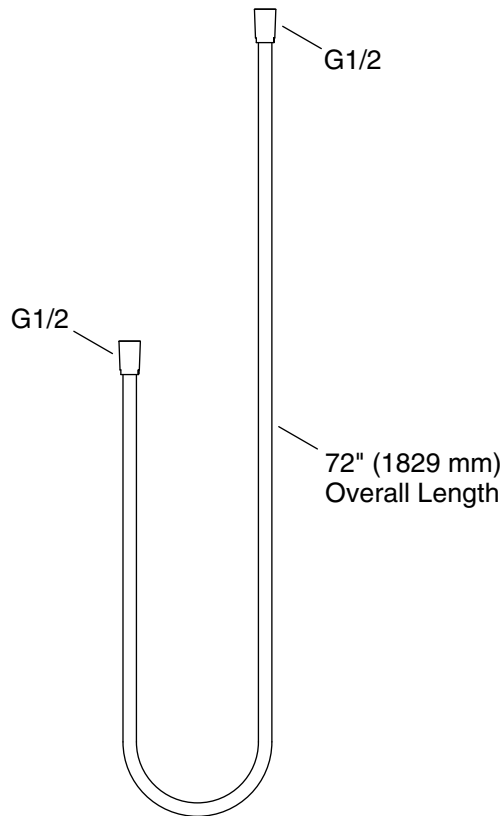

Features

- 72" (1829 mm) hose length
- Swivel base helps reach target areas
- For use with a handshower (sold separately)
- Finish-matched hose fittings

Material

- Hose is a durable, flexible polymer blend with soft-touch finish for a hassle-free drape
- KOHLER® finishes resist corrosion and tarnishing

BL	Matte Black
----	-------------

Technical Information

All product dimensions are nominal.

Drain included: No

Notes

ADA, OBC, CSA B651 compliant when installed to the specific requirements of these regulations.