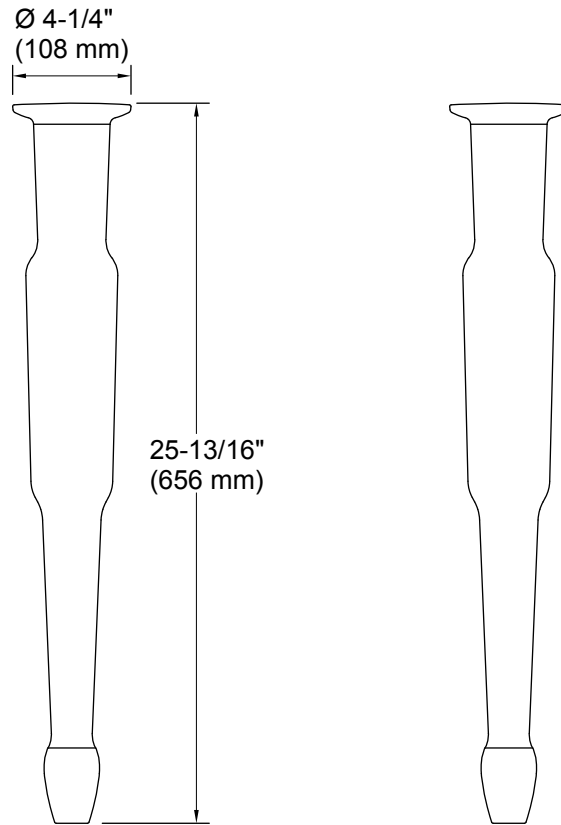

Features

- Set of two legs.
- Combines with the K-21103 Farmstead kitchen sink.

Material

- KOHLER® enameled cast iron.

Recommended Products/Accessories

K-21103-1HP5 Freestanding Kitchen Sink
K-21103-1HW Freestanding Kitchen Sink
K-21103-2HP5 Freestanding Kitchen Sink
K-21103-2HW Freestanding Kitchen Sink
K-21103-3HP5 Freestanding Kitchen Sink
K-21103-3HW Freestanding Kitchen Sink

0 White

P5 Iron Black

Technical Information

All product dimensions are nominal.

Installation Type: Wall-mount

Material: Kohler Cast Iron

Notes

Install this product according to the installation instructions.