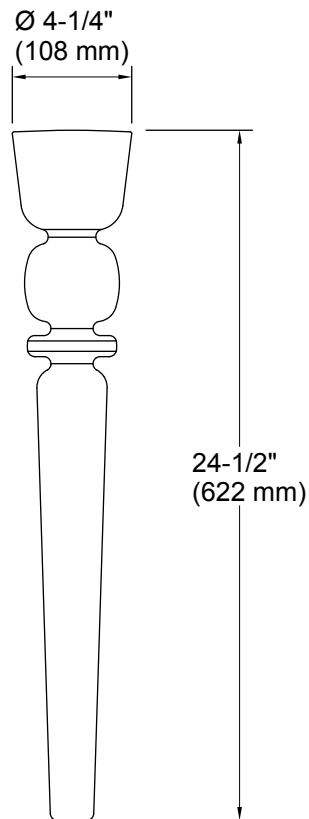

Features

- Set of two legs.
- Combines with the K-21103 Farmstead kitchen sink.

Material

- KOHLER® enameled cast iron.

Recommended Products/Accessories

K-21103-1HP5 Freestanding Kitchen Sink
K-21103-1HW Freestanding Kitchen Sink
K-21103-2HP5 Freestanding Kitchen Sink
K-21103-2HW Freestanding Kitchen Sink
K-21103-3HP5 Freestanding Kitchen Sink
K-21103-3HW Freestanding Kitchen Sink

0	White
---	-------

P5	Iron Black
----	------------

Technical Information

All product dimensions are nominal.

Installation Type: Wall-mount

Material: Kohler Cast Iron

Notes

Install this product according to the installation instructions.