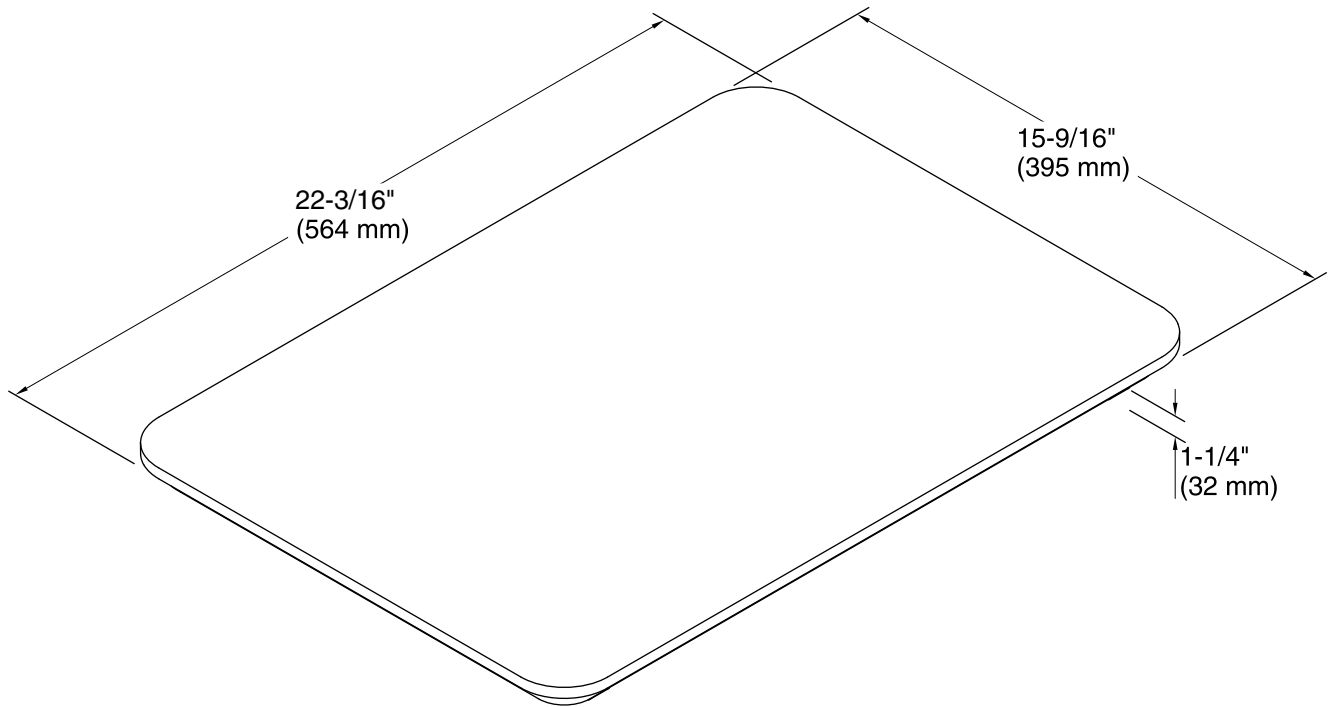

Technical Information

All product dimensions are nominal.

Material: Wood