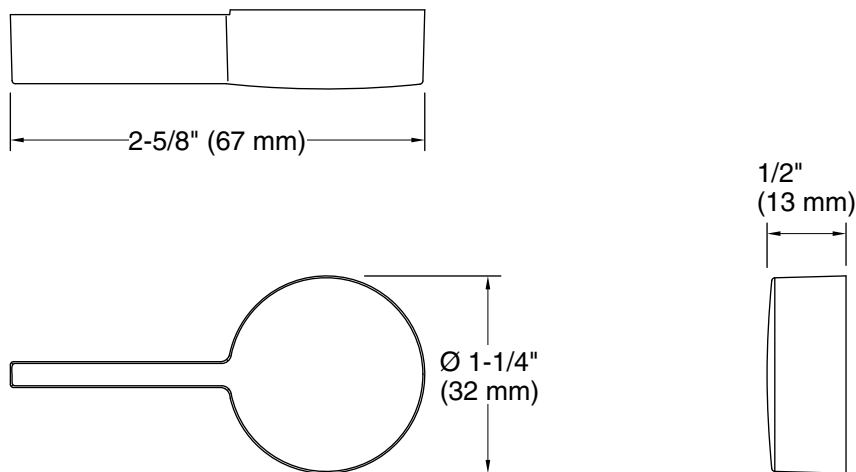

**Reach™**  
left-hand trip lever  
**K-21710-L**

**Features**

- Left-hand trip lever.
- For use with the K-78080 Reach™ toilet.

**Material**

- Premium metal construction for durability and reliability.
- KOHLER finishes resist corrosion and tarnishing.

### Technical Information

All product dimensions are nominal.

Installation Type: Fixture-mount

Material: Metal