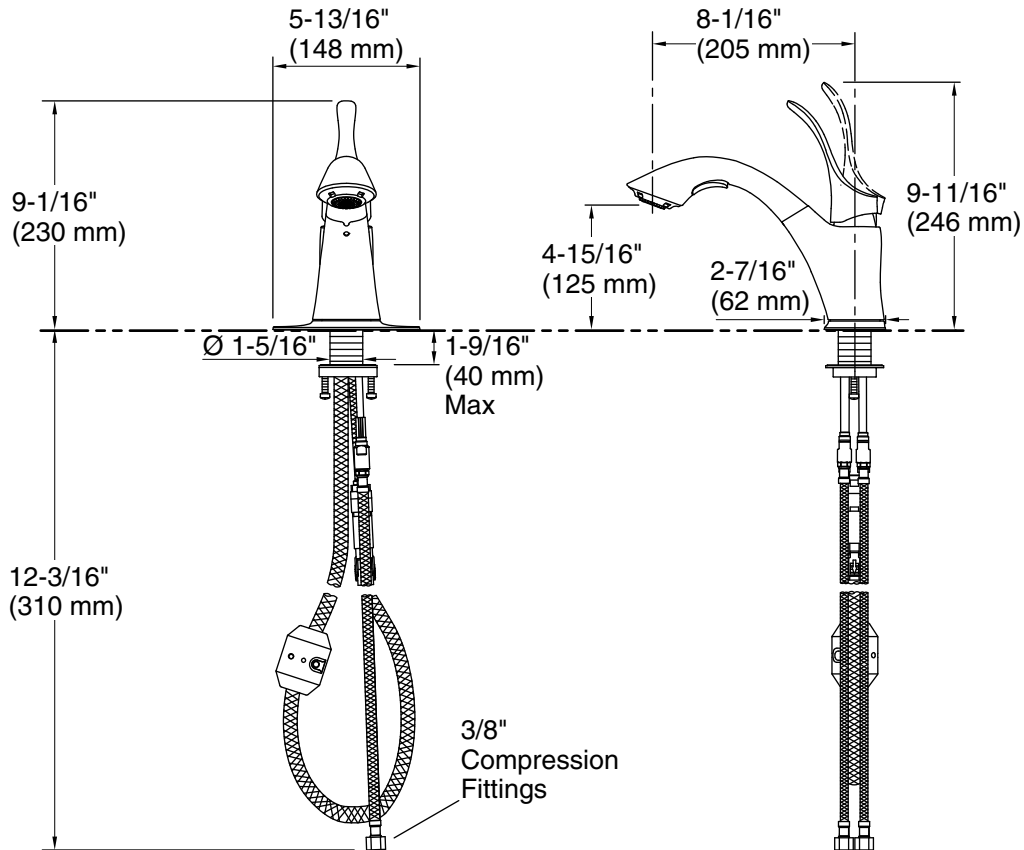

## Installation

- Three-hole installation on 4" centers.
- Flexible supply lines simplify installation.

### Technical Information

All product dimensions are nominal.

### Notes

Install this product according to the installation instructions.

Faucet contains all necessary parts for both single-hole and three-hole installations.