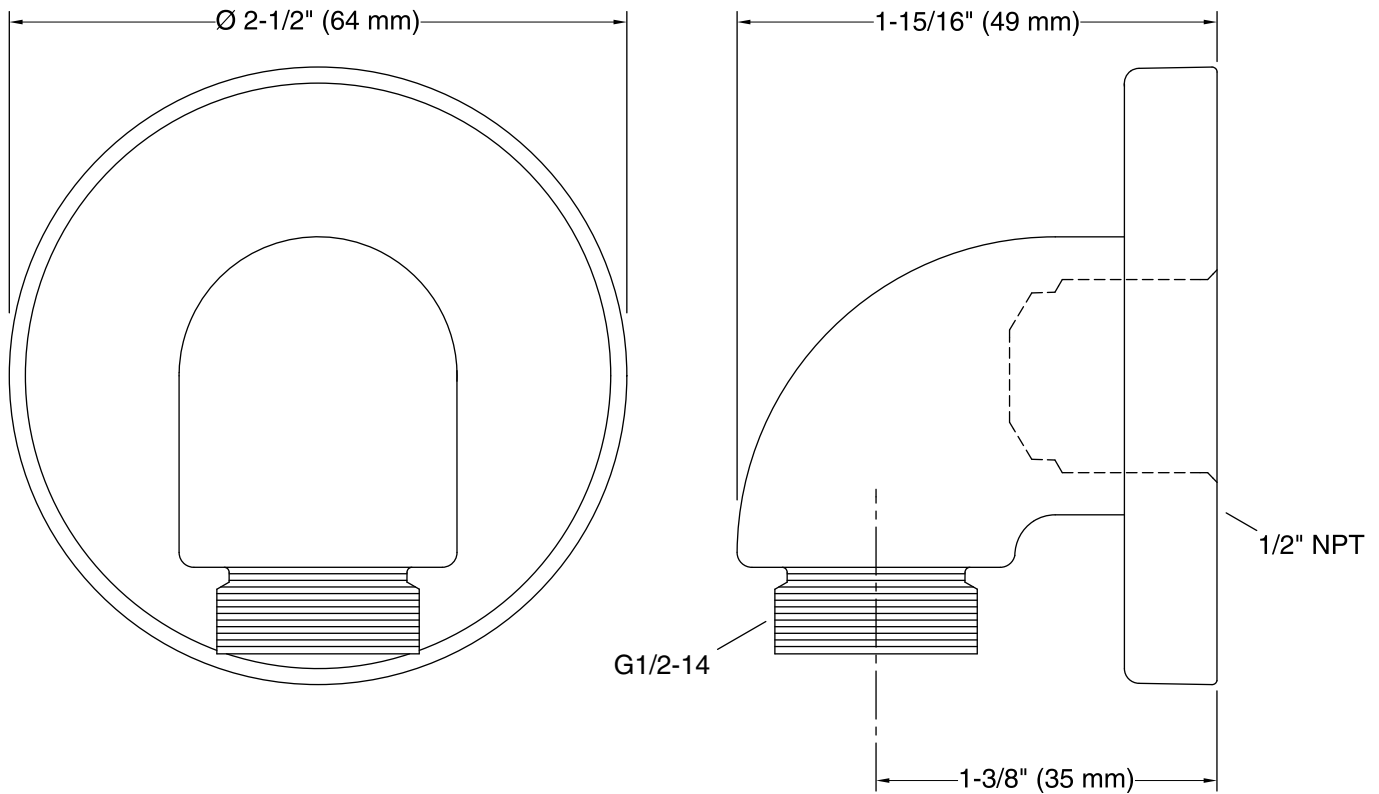

Features

- For use with a handshower and hose (sold separately).
- Includes check valve for backflow prevention.
- Coordinates with Purist and Stillness faucets and accessories.

Material

- Brass construction.
- KOHLER finishes resist corrosion and tarnishing.

Installation

- Wall-mount.

Codes/Standards

ASME A112.18.1/CSA B125.1

KOHLER® Faucet Lifetime Limited Warranty

See website for detailed warranty information.

Available Colors/Finishes

Color tiles intended for reference only.

Technical Information

All product dimensions are nominal.

Notes

Install this product according to the installation instructions.