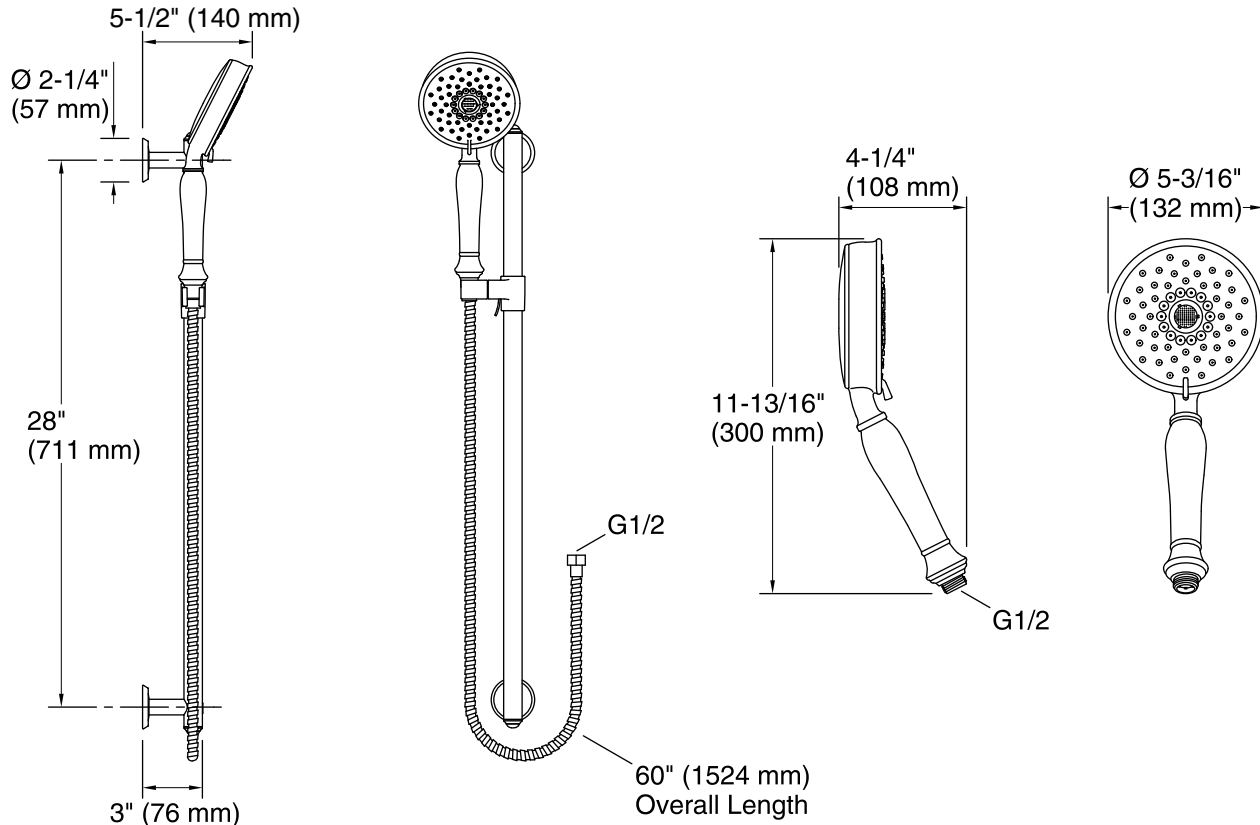

Technical Information

All product dimensions are nominal.

Handshower:

Rated maximum flow: 2.5 gal/min (9.5 l/min)

Pressure: 45 psi (3.1 bar)

Pressure and Supply Requirements

Fixture pressure min 45 psi (310.3 kPa)
(static):

Fixture Supply Requirements

Min static pressure: 45 psi (310.3 kPa)

Min flow rate: 2.5 gpm (9.5 lpm)

Notes

Install this product according to the installation instructions.

IMPORTANT! The slide bar must be mounted to stud framing supports at both the top and bottom mounting locations. Plastic wall anchors will not support the slide bar. Do not use or depend on plastic wall anchors to attach the slide bar.

Plumbing codes may require that an atmospheric vacuum breaker be installed in-line to handshowers. Consult with local codes.

ADA, OBC compliant when installed to the specific requirements of these regulations.