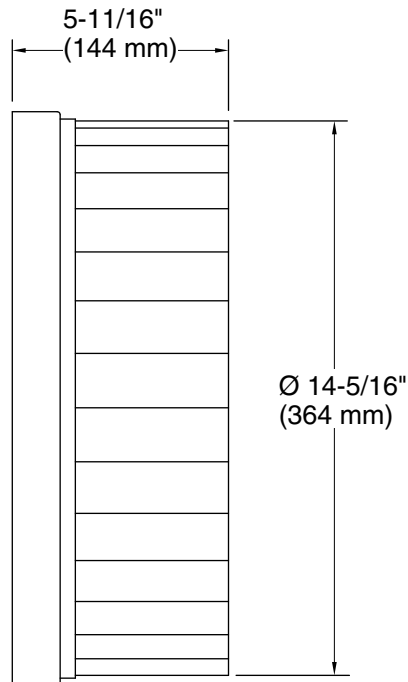

Required Electrical Service

One dedicated circuit required.

Lights: 120 V, 60 Hz

Technical Information

All product dimensions are nominal.

Installation Type: Flush-mount

Material: Steel, Glass

Number of Lights: 2

Lighting Type: Integrated LED

Number of Shades: 1

Shade Type: Glass - etched

Electrical component rating: LED: 60 Hz, 40 W, 2000 Lumens, 3000K