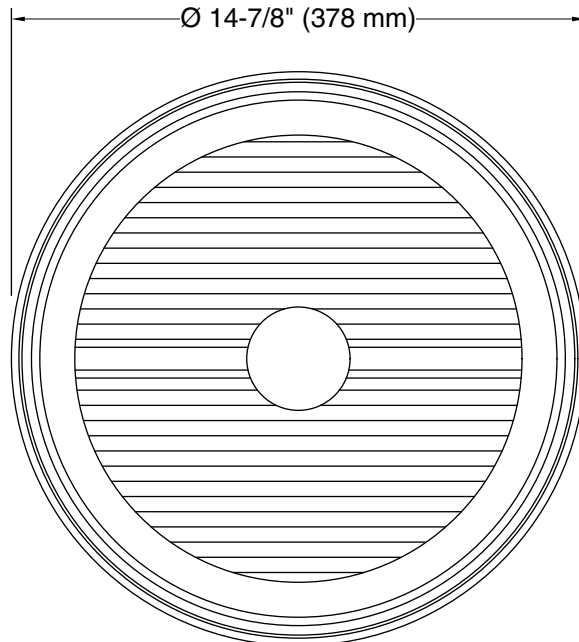

Required Electrical Service

One dedicated circuit required.

Lights: 120 V, 60 Hz

Technical Information

All product dimensions are nominal.

Installation Type: Flush-mount

Material: Steel, Glass

Number of Lights: 2

Lighting Type: Integrated LED

Number of Shades: 1

Shade Type: Glass - etched

Electrical component rating: LED: 60 Hz, 40 W, 2000 Lumens, 3000K