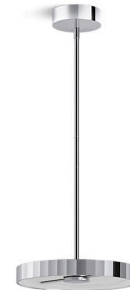

Features

- Suitable for any living space, allowing you to create a cohesive design aesthetic throughout your home
- Dimmable, integrated LED emits beautiful ambient light at the perfect color temperature
- Downrods offer additional height options
- Suitable for damp locations, per UL 1598

Material

- Manufactured with quality materials and complemented with a meticulous finishing process
- Durable finishes engineered to last and designed to coordinate with KOHLER faucet finishes

Included Components

Additional Components:
Hardware kit

Codes/Standards

California Energy Commission (CEC)
UL 1598
CSA C22.2 No. 250.0
CA Title 24 JA8

See website for detailed warranty information.

Available Colors/Finishes

Color tiles intended for reference only.

Color	Code	Description
	SNL	Polished Nickel
	BGL	Moderne Brushed Gold
	CPL	Polished Chrome
	BLL	Matte Black
	2GL	Brushed Moderne Brass