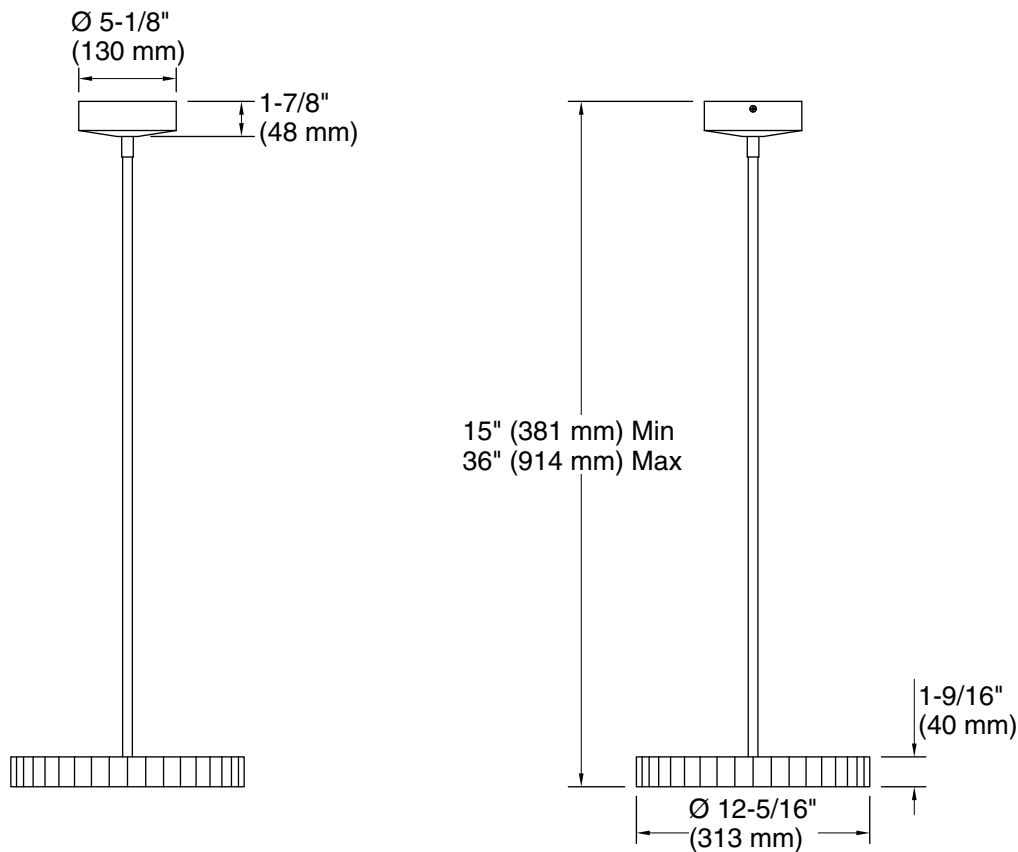

Required Electrical Service

One dedicated circuit required.

Lights: 120 V, 60 Hz

Technical Information

All product dimensions are nominal.

Installation Type: Ceiling-mount

Material: Steel, Glass

Number of Lights: 2

Lighting Type: Integrated LED

Number of Shades: 1

Shade Type: Glass - etched

Hanging Type: Downrod

Downrod Detail: 2 x 9" (229 mm)

Height: 15" (381 mm) - 36" (914 mm)

Electrical component rating: LED: 60 Hz, 30 W, 1800 Lumens, 3000K