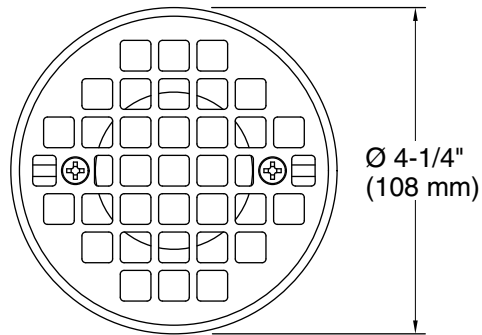

Features

- Removable round-shaped grid plate.
- Drain body not included.
- Brass construction drain throat.
- Through-the-floor tile-in installation.
- Installation screws included.

Material

- KOHLER finishes resist corrosion and tarnishing.

Color tiles intended for reference only.

Color	Code	Description
	CP	Polished Chrome
	BN	Vibrant® Brushed Nickel

Technical Information

All product dimensions are nominal.

Drain included: Yes

Notes

Install this product according to the installation instructions.