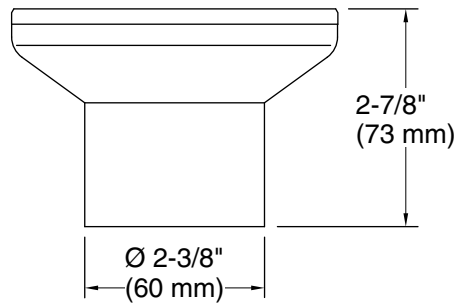

Color tiles intended for reference only.

Color	Code	Description
	CP	Polished Chrome
	BN	Vibrant® Brushed Nickel

Technical Information

All product dimensions are nominal.

Drain included: Yes

Notes

Install this product according to the installation instructions.