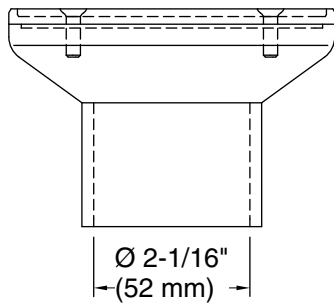

Color tiles intended for reference only.

Color	Code	Description
	CP	Polished Chrome
	BN	Vibrant® Brushed Nickel

Technical Information

All product dimensions are nominal.

Drain included: Yes

Notes

Install this product according to the installation instructions.