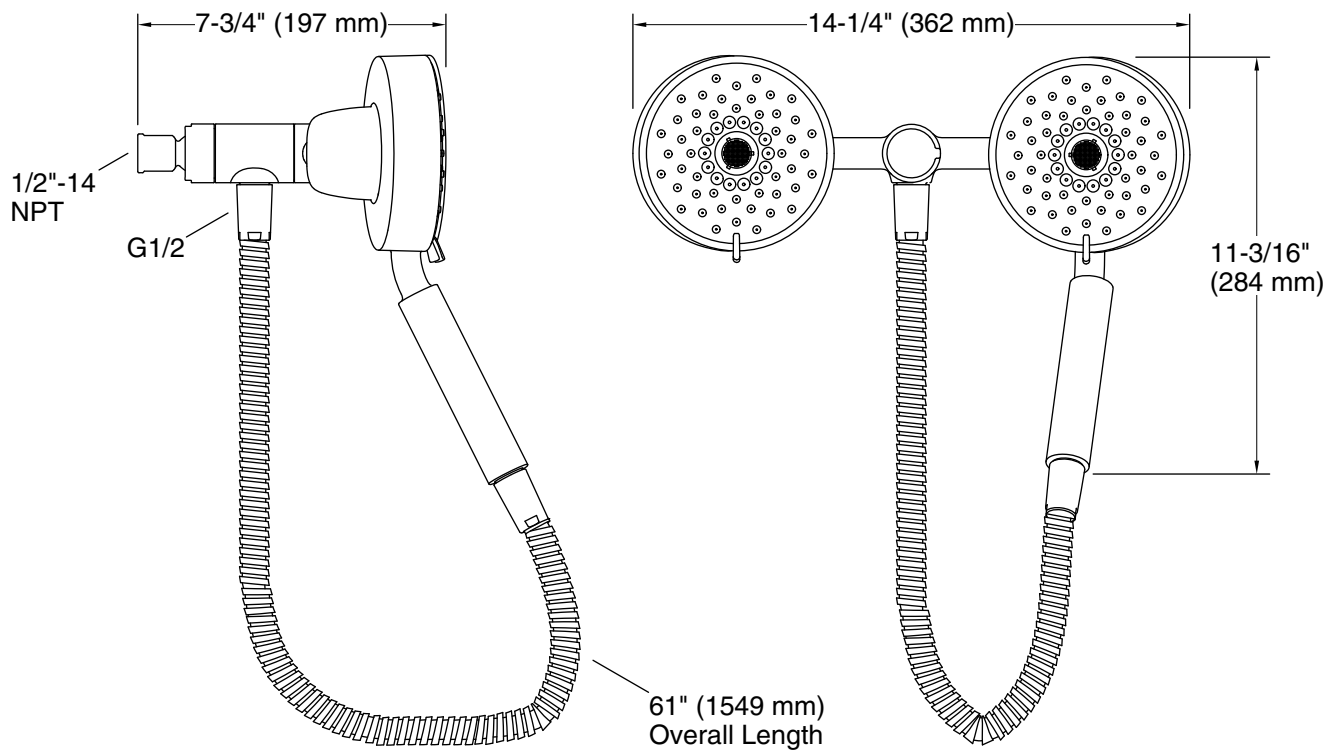

### Features

- Multifunction shower head and handheld shower head each have advanced spray engines to provide three experiences: full coverage, pulsating massage, and silk spray.
- Full-coverage spray produces an encompassing spray ideal for everyday use.
- Pulsating massage spray targets sore muscles to ease away aches and pains.
- Silk spray releases a dense, luxurious spray ideal for rinsing.
- Pause feature temporarily pauses water flow to conserve water while you lather, shave or shampoo.
- MasterClean™ sprayface features an easy-to-clean surface that withstands mineral buildup.
- 1.75 gpm (6.6 lpm) maximum flow rate at 45 psi (3.1 bar).
- Box includes: Shower head, handheld shower head, 60" (1524 mm) metal hose.

### Installation

- Shower arm and flange sold separately.

### Included Components

Additional Components:  
60" metal hose

### Technical Information

All product dimensions are nominal.