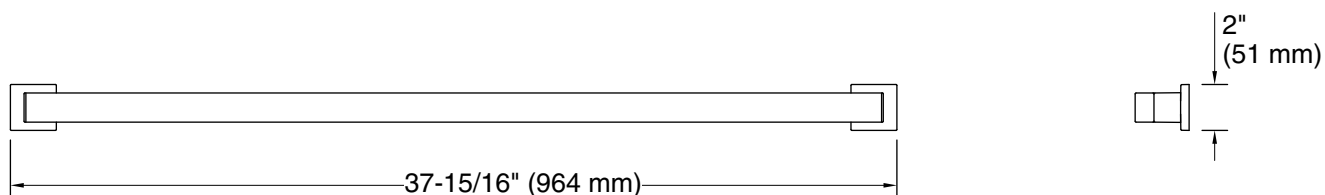

Technical Information

All product dimensions are nominal.

Installation Type: Wall-mount

Material: Zinc, Stainless Steel

Notes

Install this product according to the installation instructions.

WARNING: Risk of personal injury. The wall plates on the grab bar must be mounted to a brace between the wall studs. This will ensure that the weight of the user is adequately supported.

ADA compliant when installed to the specific requirements of these regulations.