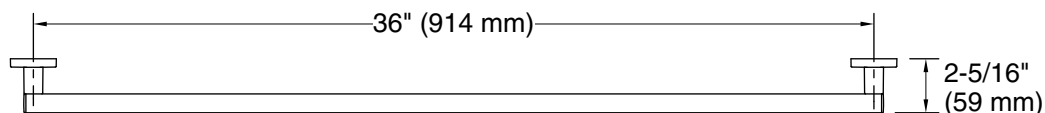

Technical Information

All product dimensions are nominal.

Installation Type: Wall-mount

Material: Zinc, Stainless Steel

Notes

Install this product according to the installation instructions.

WARNING: Risk of personal injury. The wall plates on the grab bar must be mounted to a brace between the wall studs. This will ensure that the weight of the user is adequately supported.

ADA compliant when installed to the specific requirements of these regulations.