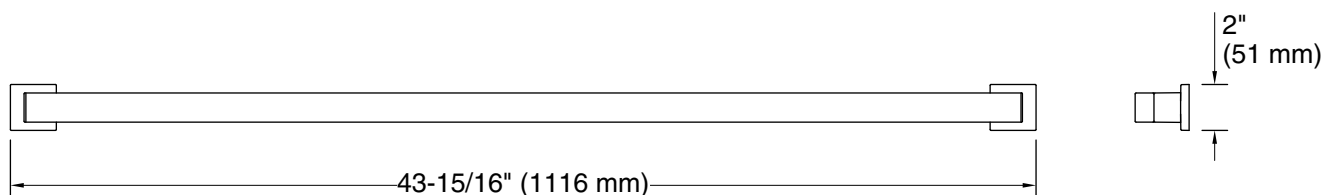

Technical Information

All product dimensions are nominal.

Installation Type: Wall-mount

Material: Zinc, Stainless Steel

Notes

Install this product according to the installation instructions.

WARNING: Risk of personal injury. The wall plates on the grab bar must be mounted to a brace between the wall studs. This will ensure that the weight of the user is adequately supported.

ADA compliant when installed to the specific requirements of these regulations.