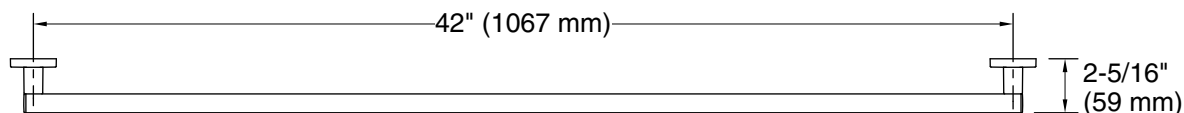

Technical Information

All product dimensions are nominal.

Installation Type: Wall-mount

Material: Zinc, Stainless Steel

Notes

Install this product according to the installation instructions.

WARNING: Risk of personal injury. The wall plates on the grab bar must be mounted to a brace between the wall studs. This will ensure that the weight of the user is adequately supported.

ADA compliant when installed to the specific requirements of these regulations.