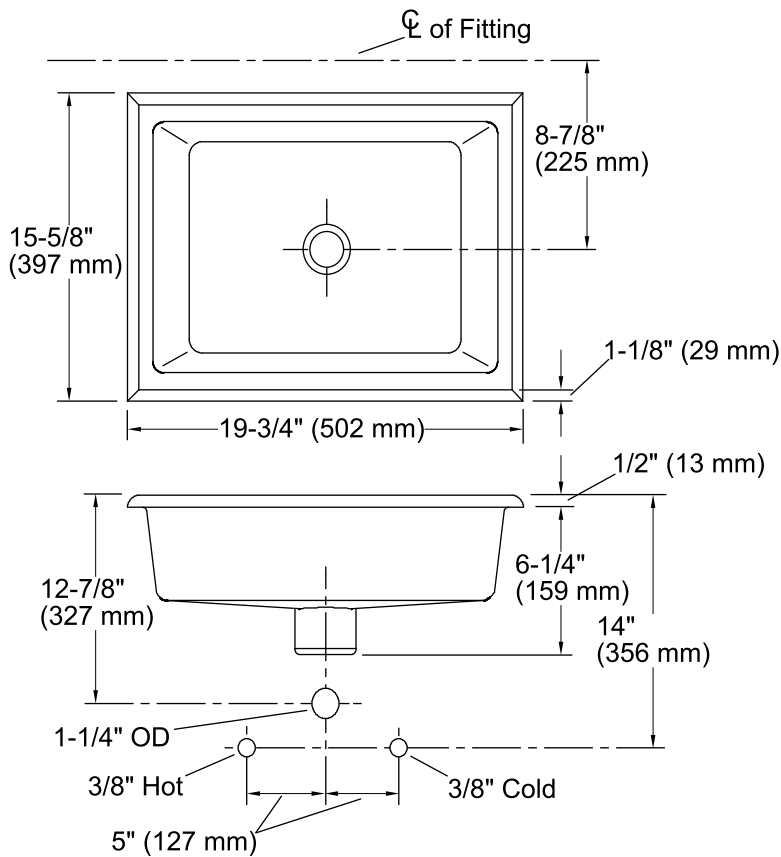

Features

- Rectangular basin.
- Glazed underside works beautifully for countertop installations.
- Overflow drain.
- No faucet holes; requires wall- or counter-mount faucet.
- Coordinates with other products in the Kathryn collection.

Available Colors/Finishes

Color tiles intended for reference only.

Color	Code	Description
	0	White
	96	Biscuit
	NY	Dune
	7	Black Black™

Technical Information

All product dimensions are nominal.

Bowl configuration:	Single
Installation:	Undermount
Bowl area (Only):	Length: 17" (432 mm) Width: 13" (330 mm) Water depth: 3" (76 mm)
Drain hole:	1-3/4" (44 mm)
Template:	1006809-7, required, not included