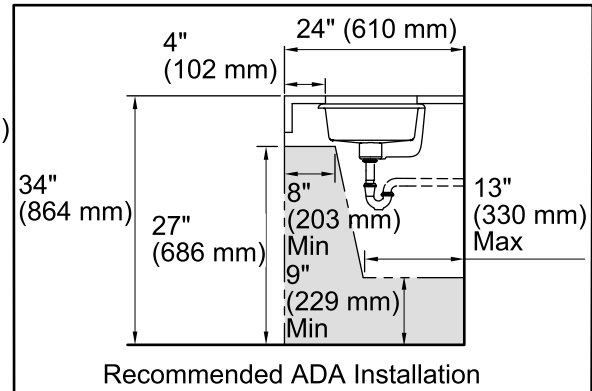

Material

- Vitreous china.

Installation

- Under-mount

Included Components

Additional Components:

1193643 Basin clamps

ADA

Available Colors/Finishes

Color tiles intended for reference only.

Color	Code	Description
	0	White
	96	Biscuit
	NY	Dune
	7	Black Black™

Technical Information

All product dimensions are nominal.

Bowl configuration:	Single
Installation:	Undermount
Bowl area (Only):	Length: 17" (432 mm) Width: 13" (330 mm) Water depth: 3" (76 mm)
Drain hole:	1-3/4" (44 mm)
Template:	1006809-7, required, not included