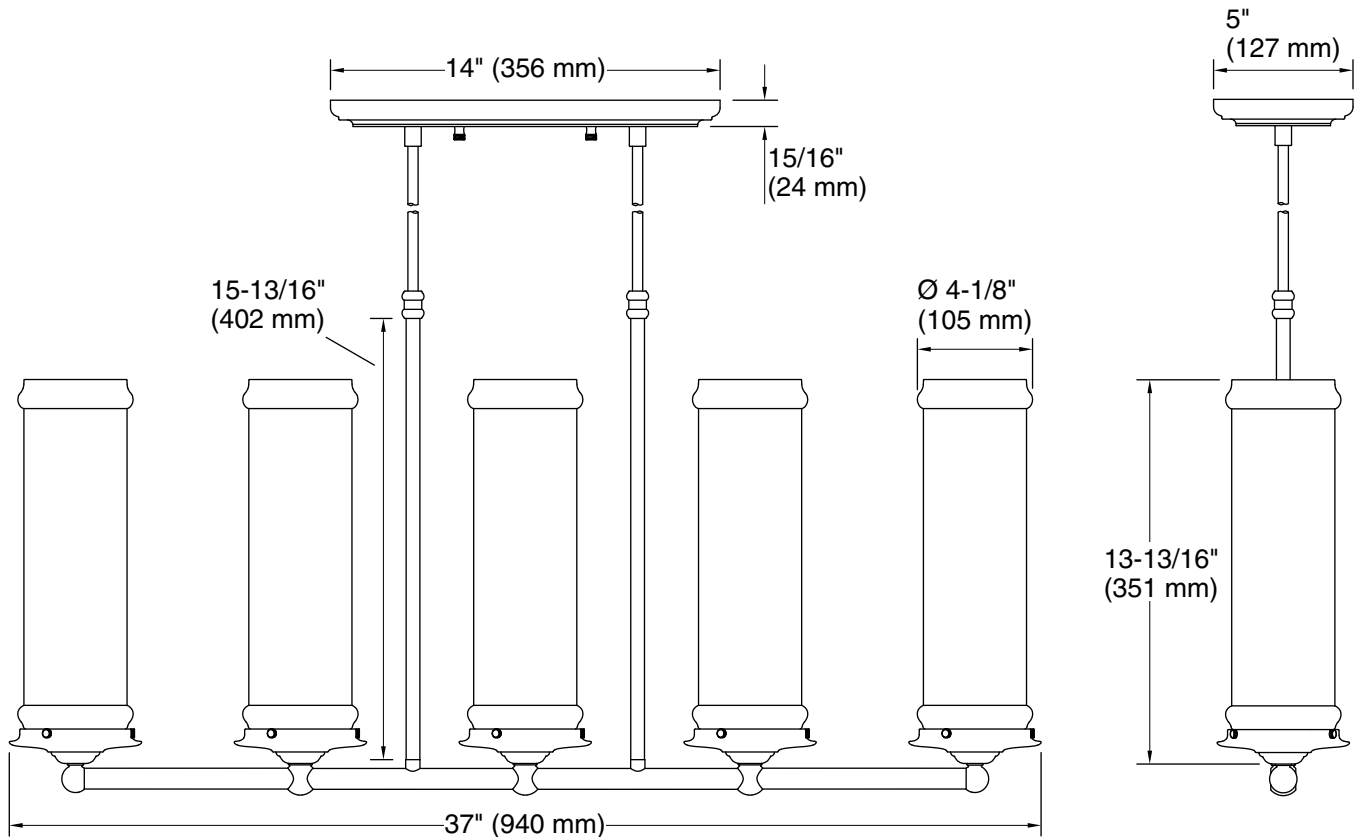

Required Electrical Service

One circuit required.

Lights: 120 V, 60 Hz

Technical Information

All product dimensions are nominal.

Installation Type: Ceiling-mount

Material: Brass

Number of Lights: 5

Lighting Type: Socket-based

Socket Type: E-12 Candelabra

Number of Shades: 5

Shade Type: Glass - clear

Hanging Type: Downrod

Downrod Detail: 2 x 12" (305 mm), 2 x 6" (152 mm)

Electrical component rating: Socket Rating: 60 Hz, 60 W, 2250 Lumens, 3000K