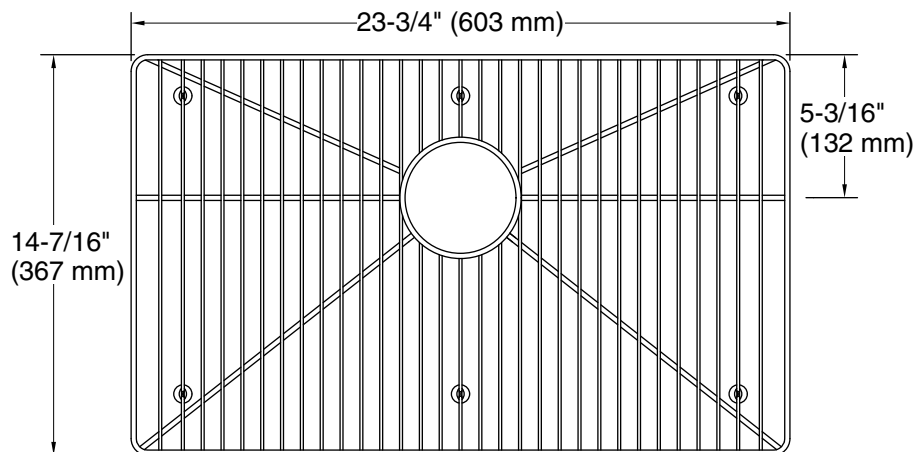

Color	Code	Description
	ST	Stainless Steel

Lyric® Workstation
sink rack for K-RH23375-4PC
K-23380

Technical Information

All product dimensions are nominal.

Installation Type: Fixture-mount

Material: Stainless Steel