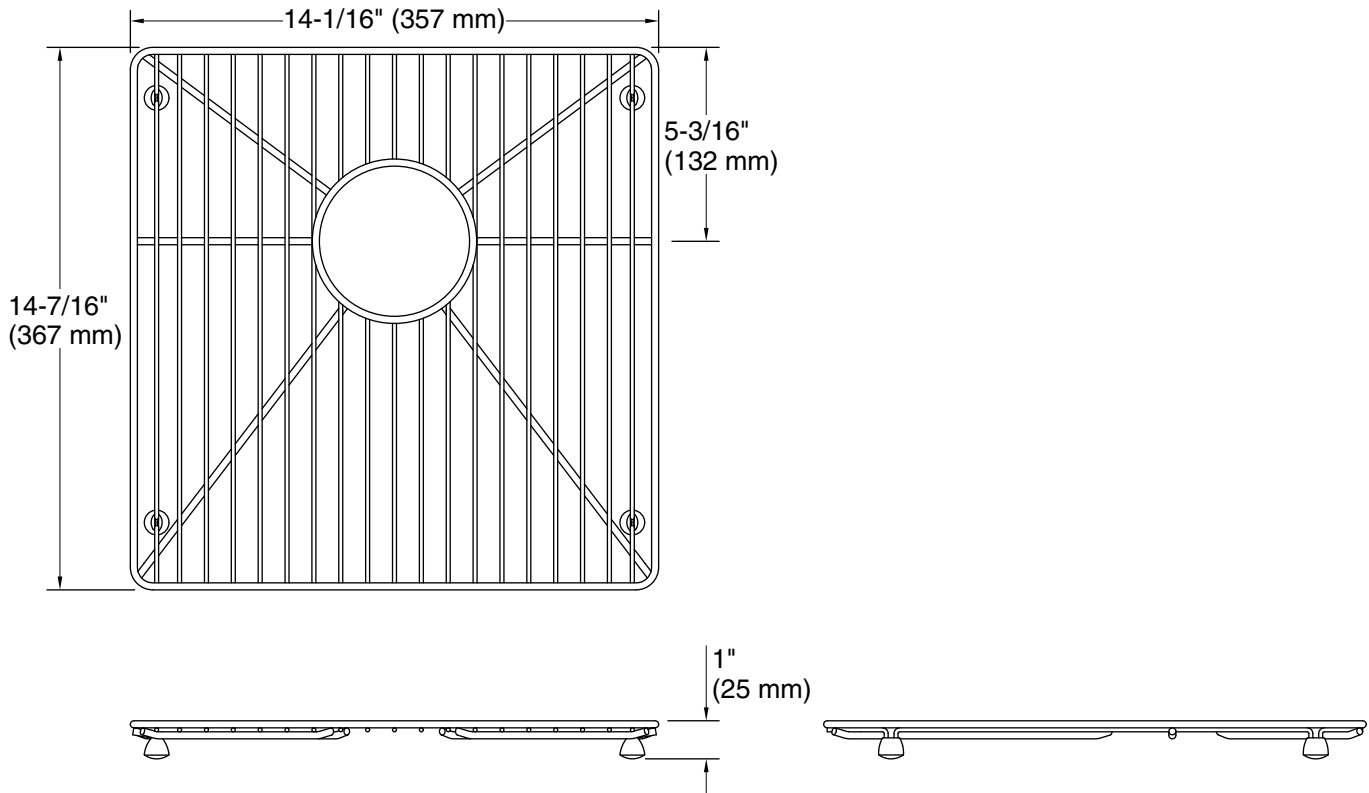

Color	Code	Description
-------	------	-------------

	ST	Stainless Steel
--	----	-----------------

Lyric® Workstation
sink rack for K-RH23376-4PC
K-23381

Technical Information

All product dimensions are nominal.

Installation Type: Fixture-mount

Material: Stainless Steel