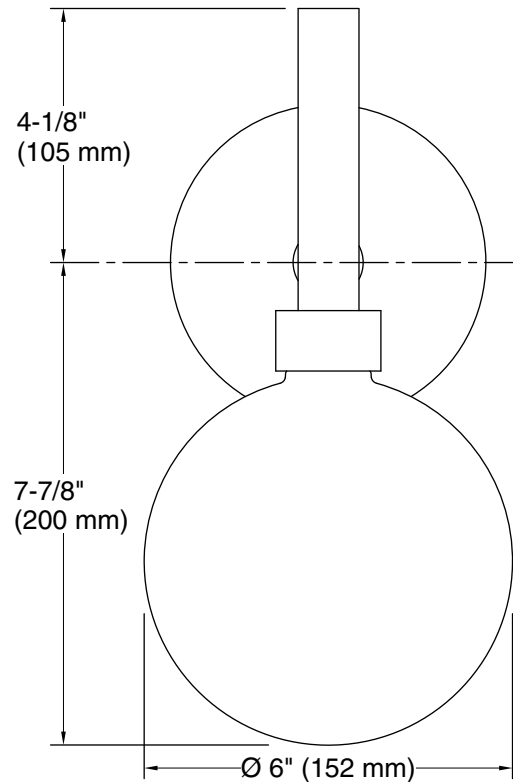

Required Electrical Service

One circuit required.

Lights: 120 V, 60 Hz

Technical Information

All product dimensions are nominal.

Installation Type: Wall-mount

Material: Steel, Aluminum, Glass

Number of Lights: 1

Lighting Type: Integrated LED

Number of Shades: 1

Shade Type: Glass - clear

Electrical component rating: LED: 60 Hz, 10 W, 450 Lumens, 3000K