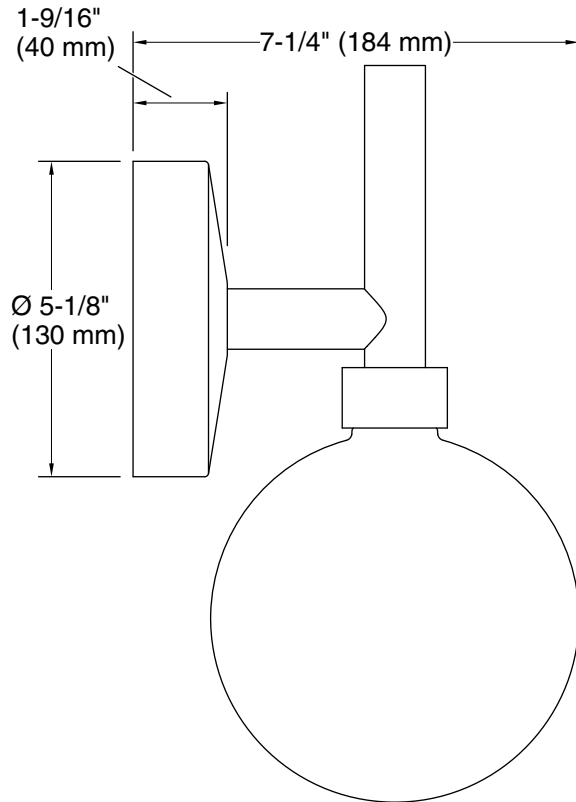

Required Electrical Service

One circuit required.

Lights: 120 V, 60 Hz

Technical Information

All product dimensions are nominal.

Installation Type: Wall-mount

Material: Steel, Aluminum, Glass

Number of Lights: 1

Lighting Type: Integrated LED

Number of Shades: 1

Shade Type: Glass - clear

Electrical component rating: LED: 60 Hz, 10 W, 450 Lumens, 3000K