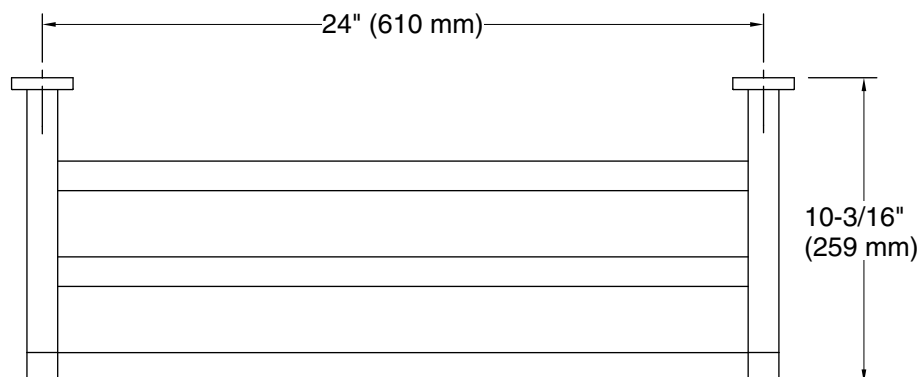

Technical Information

All product dimensions are nominal.

Installation Type: Wall-mount

Material: Zinc, Stainless Steel

Notes

Install this product according to the installation instructions.

CAUTION: Risk of personal injury. Do not install these products in any area where they are likely to be used inadvertently as a grab bar or support bar. These products are not designed or intended for use as a grab bar or support bar.