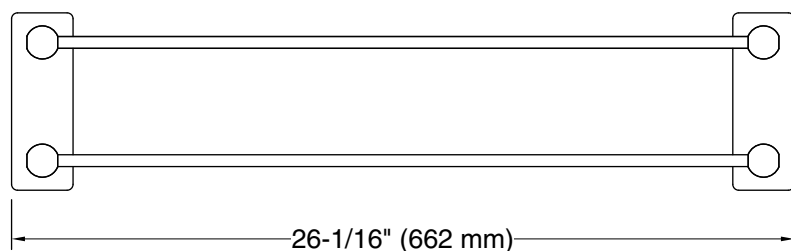

Technical Information

All product dimensions are nominal.

Installation Type: Wall-mount

Material: Zinc, Stainless Steel

Notes

Install this product according to the installation instructions.

CAUTION: Risk of personal injury. Do not install these products in any area where they are likely to be used inadvertently as a grab bar or support bar. These products are not designed or intended for use as a grab bar or support bar.