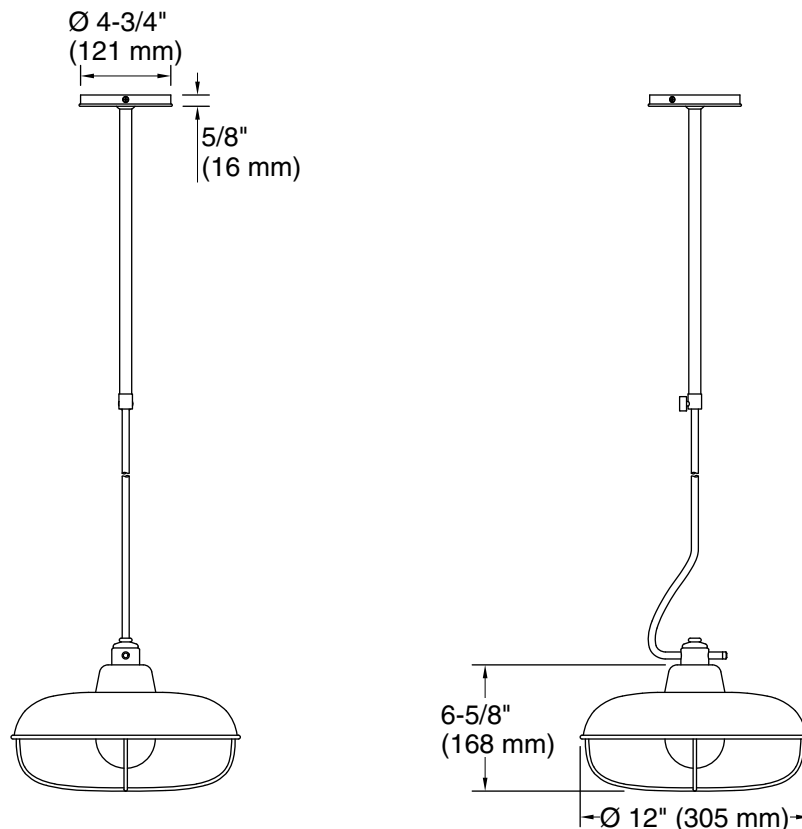

Modern Farm

One-light pendant
K-23663-PE01

Features

- Suitable for living, dining, and kitchen spaces, allowing you to create a cohesive design aesthetic throughout your home.
- Medium base (E26) socket, works best with type G25 white, clear or Edison bulbs (sold separately).
- Design offers additional height options.

Required Electrical Service

One circuit required.

Lights: 120 V, 60 Hz

Technical Information

All product dimensions are nominal.

Material: Steel

Number of Lights: 1

Lighting Type: Socket-based

Socket Type: E-26 Medium

Number of Shades: 1

Shade Type: Metal

Hanging Type: Downrod

Downrod Detail: 1 x 14-15/16" (379 mm), 1 x 20-11/16" (526 mm)

Electrical component rating: Socket Rating: 60 Hz, 60 W