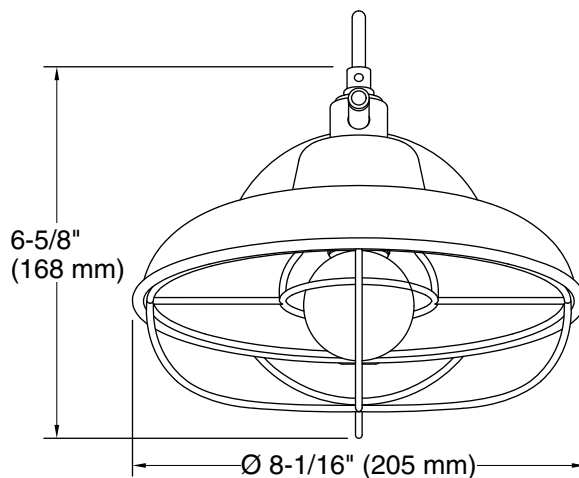

Required Electrical Service

One circuit required.

Lights: 120 V, 60 Hz

Technical Information

All product dimensions are nominal.

Material: Steel

Number of Lights: 1

Lighting Type: Socket-based

Socket Type: E-12 Candelabra

Number of Shades: 1

Shade Type: Metal

Electrical component rating: Socket Rating: 60 Hz, 60 W