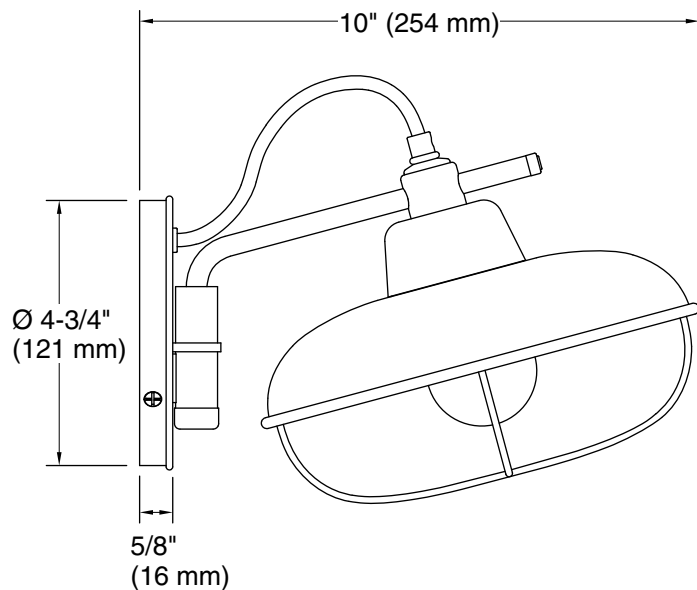

Required Electrical Service

One circuit required.

Lights: 120 V, 60 Hz

Technical Information

All product dimensions are nominal.

Material: Steel

Number of Lights: 1

Lighting Type: Socket-based

Socket Type: E-12 Candelabra

Number of Shades: 1

Shade Type: Metal

Electrical component rating: Socket Rating: 60 Hz, 60 W