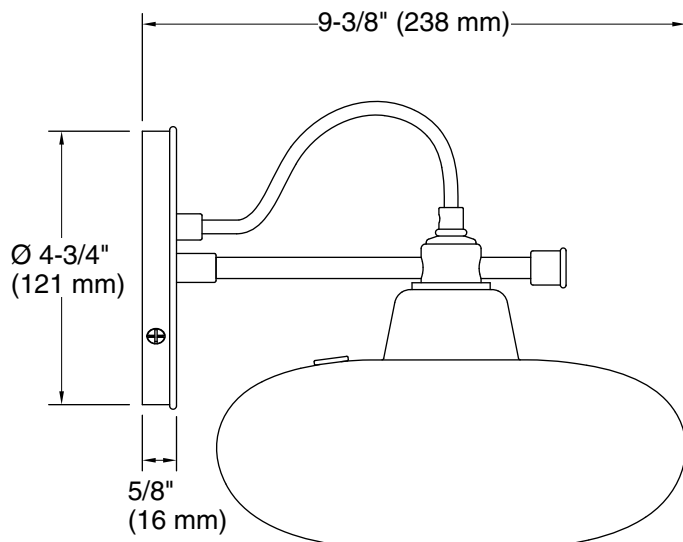

Required Electrical Service

One circuit required.

Lights: 120 V, 60 Hz

Technical Information

All product dimensions are nominal.

Material: Steel

Number of Lights: 1

Lighting Type: Socket-based