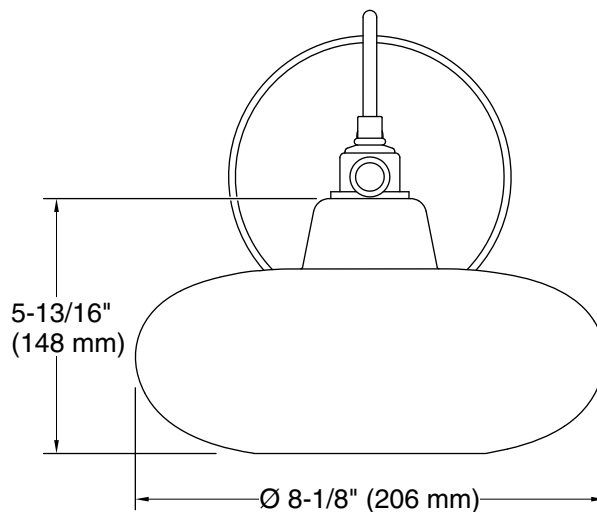

Required Electrical Service

One circuit required.

Lights: 120 V, 60 Hz

Technical Information

All product dimensions are nominal.

Material: Steel

Number of Lights: 1

Lighting Type: Socket-based