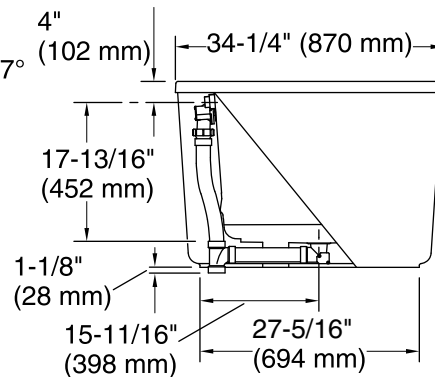

Required Electrical Service

One circuit required, protected with Class A Ground-Fault Circuit-Interrupter (GFCI). Outside North America, this device may be known as a Residual Current Device (RCD).

Heated Surface: 120 V, 15 A, 60 Hz

Technical Information

All product dimensions are nominal.

Installation:	Freestanding
Basin area, bottom:	40-5/16" x 22-1/2" (1024 mm x 572 mm)
Basin area, top:	49-3/8" x 25-7/8" (1254 mm x 657 mm)
Weight:	156 lbs (70.8 kg)
Minimum floor load:	54 lbs/ft² (263.7 kg/m²)
Water depth:	18" (457 mm)
Water capacity:	60 gal (227.1 L)
Template:	1364289, not required, not included
Electrical component rating:	Heated Surface: 120 V, 0.5 A, 50/60 Hz, 65 W

Notes

Measure your actual product for rough-in details. Install this product according to the installation instructions.

The hot water supply should be 70% of the capacity of the bath or greater. Installations will vary.

If installing a rim-mount faucet, make sure there is no interference above or below the deck before drilling any holes.