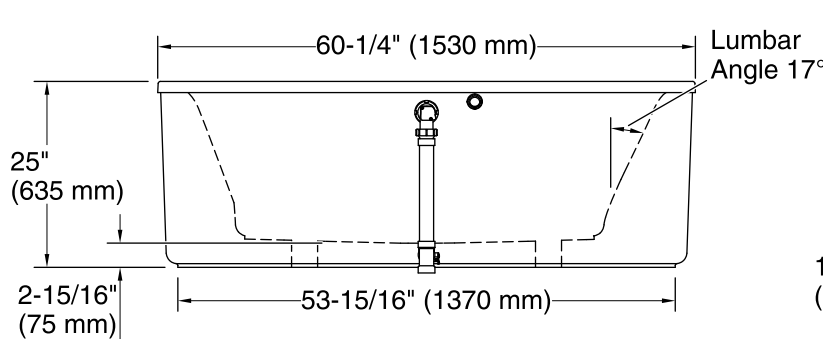

Required Electrical Service

One circuit required, protected with Class A Ground-Fault Circuit-Interrupter (GFCI). Outside North America, this device may be known as a Residual Current Device (RCD).

Heated Surface: 120 V, 15 A, 60 Hz

Technical Information

All product dimensions are nominal.

Installation:	Freestanding
Basin area, bottom:	40-5/16" x 22-1/2" (1024 mm x 572 mm)
Basin area, top:	49-3/8" x 25-7/8" (1254 mm x 657 mm)
Weight:	156 lbs (70.8 kg)
Minimum floor load:	54 lbs/ft² (263.7 kg/m²)
Water depth:	18" (457 mm)
Water capacity:	60 gal (227.1 L)
Template:	1364289, not required, not included
Electrical component rating:	Heated Surface: 120 V, 0.5 A, 50/60 Hz, 65 W

Notes

Measure your actual product for rough-in details. Install this product according to the installation instructions.

The hot water supply should be 70% of the capacity of the bath or greater. Installations will vary.

If installing a rim-mount faucet, make sure there is no interference above or below the deck before drilling any holes.