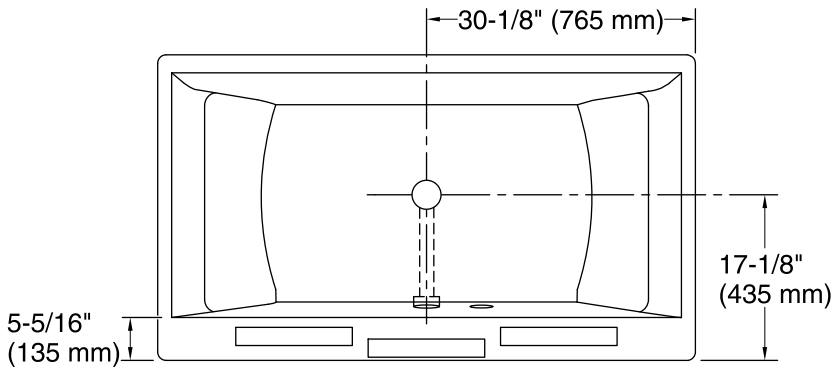

No change in measurements if connected with drain illustrated. (K-37386)

□ Recommended Faucet Location

Recommended Faucet Hole Location