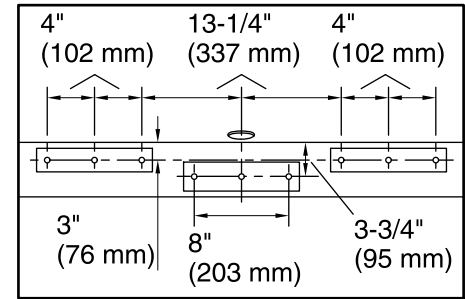

No change in measurements if connected with drain illustrated. (K-37386)

□ Recommended Faucet Location

Recommended Faucet Hole Location