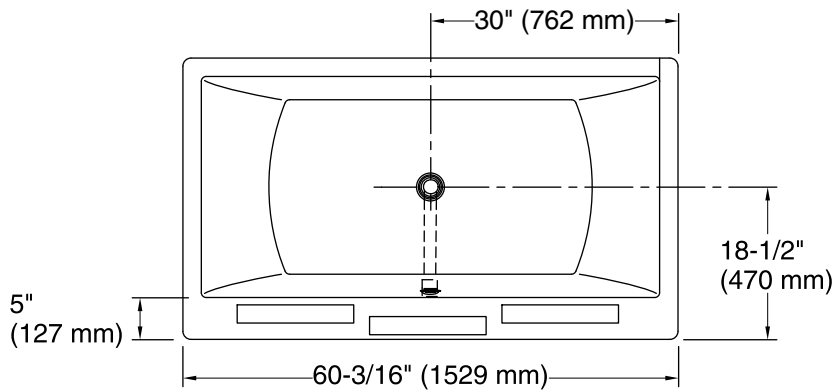

Features

- Freestanding design creates a striking focal point in your bathing area.
- Sloped lumbar support on both ends.
- 18-inch bathing depth offers a deep soaking experience.
- Wide deck along one side simplifies installation and provides support for getting in and out of bath.
- Fluted shroud.
- Textured bottom surface.
- Center drain.

Available Colors/Finishes

Color tiles intended for reference only.

Color	Code	Description
-------	------	-------------

	0	White
	96	Biscuit

No change in measurements if connected with drain illustrated. (K-7265)

 Faucet area.

Recommended Faucet Hole Location

Technical Information

All product dimensions are nominal.

Installation:	Freestanding
Drain location:	Center
Basin area, bottom:	40-5/16" x 22-1/2" (1024 mm x 572 mm)
Basin area, top:	49-3/8" x 25-7/8" (1254 mm x 657 mm)
Weight:	156 lbs (70.8 kg)
Minimum floor load:	54 lbs/ft ² (263.7 kg/m ²)
Water depth:	18" (457 mm)
Water capacity:	60 gal (227.1 L)
Template:	Footprint, 1364290, not required, not included