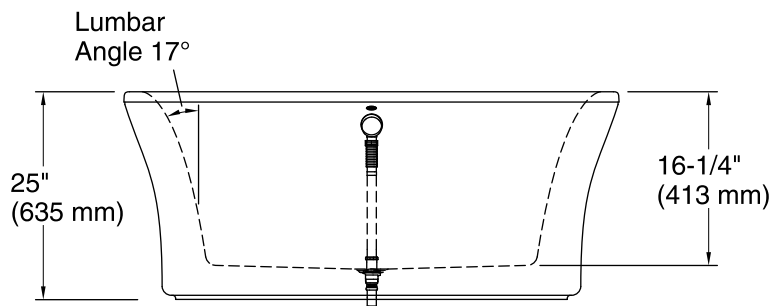

Features

- Freestanding design creates a striking focal point in your bathing area.
- Sloped lumbar support on both ends.
- 18-inch bathing depth offers a deep soaking experience.
- Wide deck along one side simplifies installation and provides support for getting in and out of bath.
- Fluted shroud.
- Textured bottom surface.
- Center drain.

Available Colors/Finishes

Color tiles intended for reference only.

Color	Code	Description
-------	------	-------------

	0	White
	96	Biscuit

No change in measurements if connected with drain illustrated. (K-7265)

 Faucet area.

Recommended Faucet Hole Location

Technical Information

All product dimensions are nominal.

Installation:	Freestanding
Drain location:	Center
Basin area, bottom:	40-5/16" x 22-1/2" (1024 mm x 572 mm)
Basin area, top:	49-3/8" x 25-7/8" (1254 mm x 657 mm)
Weight:	156 lbs (70.8 kg)
Minimum floor load:	54 lbs/ft ² (263.7 kg/m ²)
Water depth:	18" (457 mm)
Water capacity:	60 gal (227.1 L)
Template:	Footprint, 1364290, not required, not included