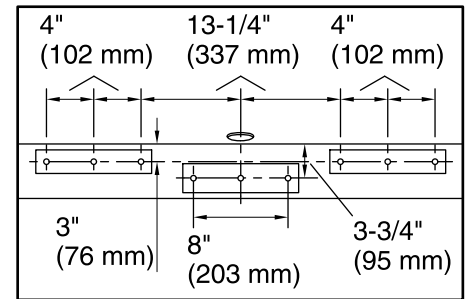

Available Colors/Finishes

Color tiles intended for reference only.

Color	Code	Description
-------	------	-------------

	0	White
	96	Biscuit

No change in measurements if connected with drain illustrated. (K-7265)

 Faucet area.

Recommended Faucet Hole Location

Technical Information

All product dimensions are nominal.

Installation:	Freestanding
Drain location:	Center
Basin area, bottom:	40-5/16" x 22-1/2" (1024 mm x 572 mm)
Basin area, top:	49-3/8" x 25-7/8" (1254 mm x 657 mm)
Weight:	156 lbs (70.8 kg)
Minimum floor load:	54 lbs/ft ² (263.7 kg/m ²)
Water depth:	18" (457 mm)
Water capacity:	60 gal (227.1 L)
Template:	Footprint, 1364290, not required, not included