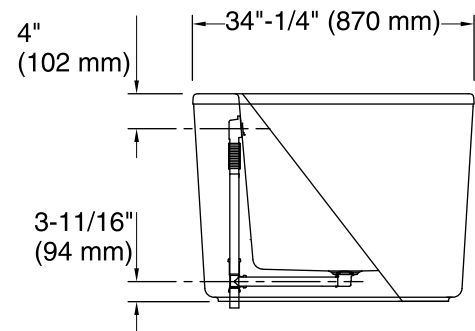

Features

- Freestanding design creates a striking focal point in your bathing area.
- Sloped lumbar support on both ends.
- 18-inch bathing depth offers a deep soaking experience.
- Wide deck along one side simplifies installation and provides support for getting in and out of bath.
- Fluted shroud.
- Textured bottom surface.
- Center drain.

Available Colors/Finishes

Color tiles intended for reference only.

Color	Code	Description
-------	------	-------------

	0	White
	96	Biscuit

No change in measurements if connected with drain illustrated. (K-7265)

 Faucet area.

Recommended Faucet Hole Location

Technical Information

All product dimensions are nominal.

Installation:	Freestanding
Drain location:	Center
Basin area, bottom:	40-5/16" x 22-1/2" (1024 mm x 572 mm)
Basin area, top:	49-3/8" x 25-7/8" (1254 mm x 657 mm)
Weight:	156 lbs (70.8 kg)
Minimum floor load:	54 lbs/ft ² (263.7 kg/m ²)
Water depth:	18" (457 mm)
Water capacity:	60 gal (227.1 L)
Template:	Footprint, 1364290, not required, not included